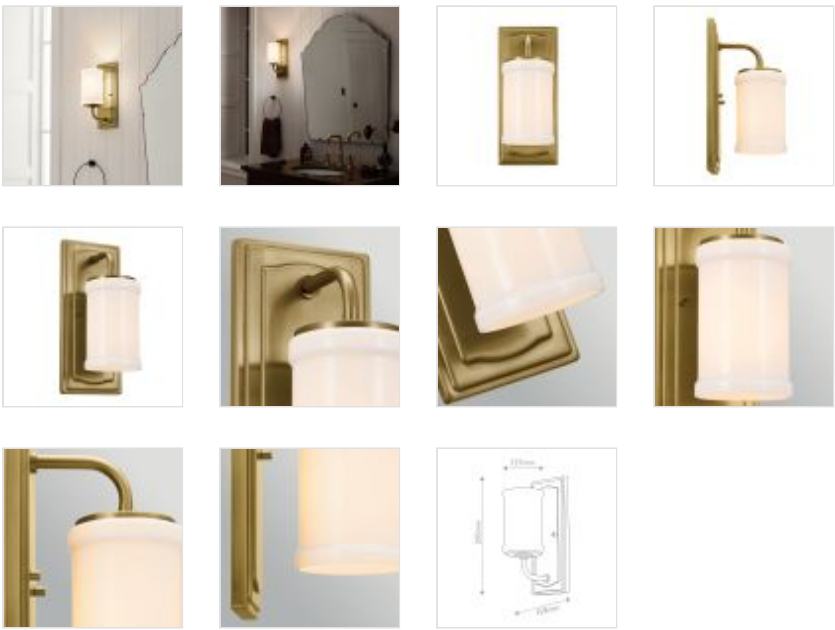

63008

1 It Wall Light - Natural Brass

DETAILS	
SUITABLE LOCATION	Interior / Bathroom
GUARANTEE	General 2 Year Guarantee
IP RATING	IP44
FINISH	Natural Brass
FITTING HEIGHT	305mm
DIAMETER	127mm
WIDTH	127mm
PROJECTION/DEPTH	159mm
POWER SOURCE	Mains Voltage
VOLTAGE	220-240v 50hz
MAXIMUM WATTAGE	6W
NUMBER OF LAMPS	1
SOCKET	G9 LED
INTEGRATED LED	No
LED LUMENS	700Lm
LED COLOUR TEMP	3000K
CLASS	Class I
BUILD MATERIALS	Steel, Shiny Opal Glass
DIMMABLE FITTING	Compatible With Dimmable Lamps
BOX WEIGHT	1.00 Kg

## PRODUCT DETAILS

1 It Wall Light - Natural Brass. Main build materials: Steel, Shiny Opal Glass. Max Wattage: 1 x 6W G9 LED

 Distinctive Lighting

**Distinctive Lighting**

Distinctive Lighting  
Elstead House  
Mill Lane  
Alton, GU34 2QJ,  
United Kingdom