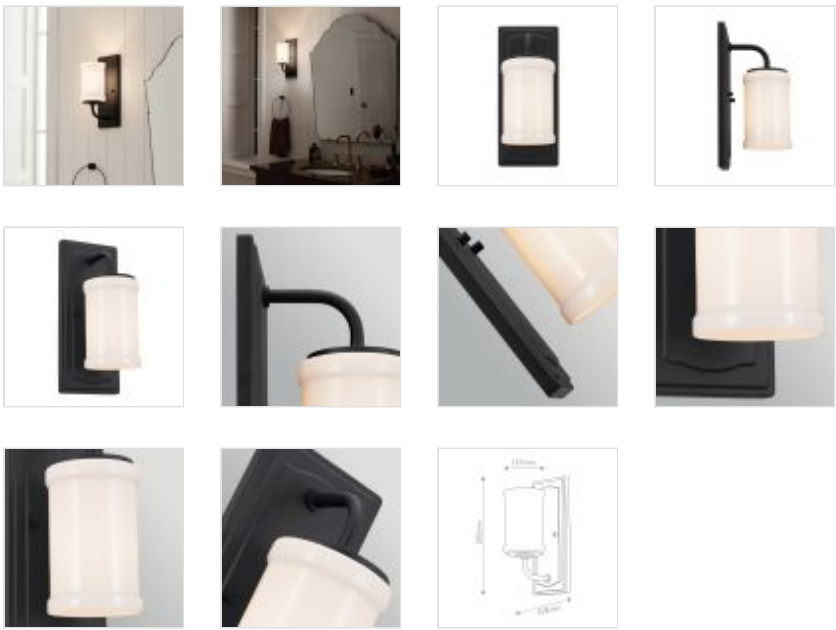

63010
1 It Wall Light - Black

DETAILS	
SUITABLE LOCATION	Interior / Bathroom
GUARANTEE	General 2 Year Guarantee
IP RATING	IP44
FINISH	Black
FITTING HEIGHT	305mm
DIAMETER	127mm
WIDTH	127mm
PROJECTION/DEPTH	159mm
POWER SOURCE	Mains Voltage
VOLTAGE	220-240v 50hz
MAXIMUM WATTAGE	6W
NUMBER OF LAMPS	1
SOCKET	G9 LED
INTEGRATED LED	No
LED LUMENS	700Lm
LED COLOUR TEMP	3000K
CLASS	Class I
BUILD MATERIALS	Steel, Shiny Opal Glass
DIMMABLE FITTING	Compatible With Dimmable Lamps
BOX WEIGHT	1.00 Kg

PRODUCT DETAILS

1 It Wall Light - Black. Main build materials: Steel, Shiny Opal Glass. Max Wattage: 1 x 6W G9 LED