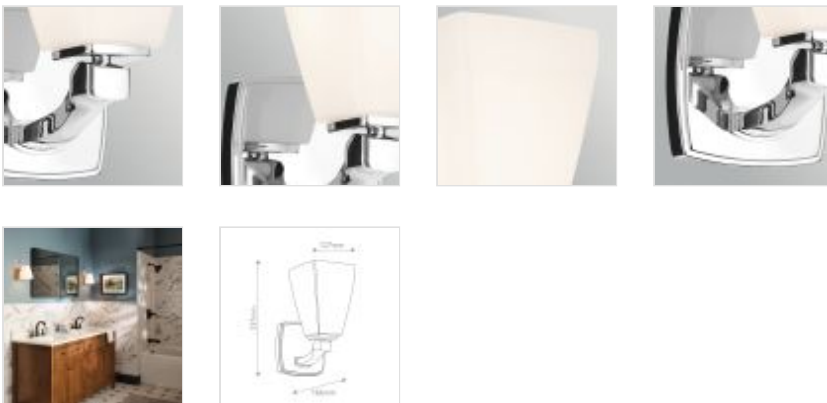

63021

1 It Wall Light - Polished Chrome

**DETAILS**

<b>SUITABLE LOCATION</b>	Interior / Bathroom
<b>GUARANTEE</b>	General 2 Year Guarantee
<b>IP RATING</b>	IP44
<b>FINISH</b>	Polished Chrome
<b>FITTING HEIGHT</b>	237mm
<b>DIAMETER</b>	127mm
<b>WIDTH</b>	127mm
<b>PROJECTION/DEPTH</b>	166mm
<b>POWER SOURCE</b>	Mains Voltage
<b>VOLTAGE</b>	220-240v 50hz
<b>MAXIMUM WATTAGE</b>	3W
<b>NUMBER OF LAMPS</b>	1
<b>SOCKET</b>	G9
<b>INTEGRATED LED</b>	No
<b>LED LUMENS</b>	300
<b>LED COLOUR TEMP</b>	3000K
<b>CLASS</b>	Class I
<b>BUILD MATERIALS</b>	Steel, Opal Glass
<b>DIMMABLE FITTING</b>	Compatible With Dimmable Lamps
<b>BOX WEIGHT</b>	1.00 Kg

**PRODUCT DETAILS**

1 It Wall Light - Polished Chrome. Main build materials: Steel, Opal Glass. Max Wattage: 1 x 3W G9