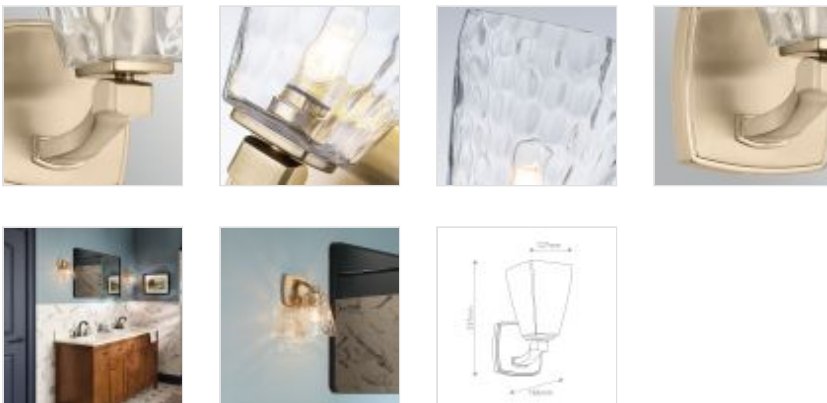

63020

1 It Wall Light - Champagne Bronze

DETAILS

SUITABLE LOCATION	Interior / Bathroom
GUARANTEE	General 2 Year Guarantee
IP RATING	IP44
FINISH	Champagne Bronze
FITTING HEIGHT	237mm
DIAMETER	127mm
WIDTH	127mm
PROJECTION/DEPTH	166mm
POWER SOURCE	Mains Voltage
VOLTAGE	220-240v 50hz
MAXIMUM WATTAGE	3W
NUMBER OF LAMPS	1
SOCKET	G9
INTEGRATED LED	No
LED LUMENS	300
LED COLOUR TEMP	3000K
CLASS	Class I
BUILD MATERIALS	Steel, Clear Water Glass
DIMMABLE FITTING	Compatible With Dimmable Lamps
BOX WEIGHT	1.00 Kg

PRODUCT DETAILS

1 It Wall Light - Champagne Bronze. Main build materials: Steel, Clear Water Glass.

Max Wattage: 1 x 3W G9