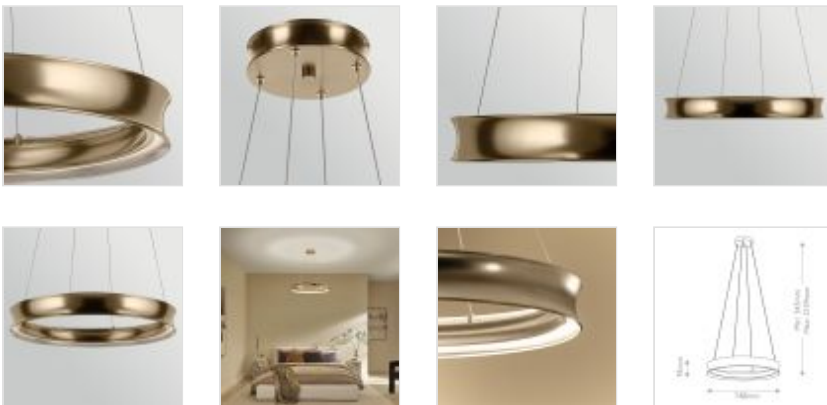

63003

LED Medium Pendant - Champagne Bronze

DETAILS	
SUITABLE LOCATION	Interior
GUARANTEE	General 2 Year Guarantee
FINISH	Champagne Bronze
FITTING HEIGHT	95mm
DIAMETER	748mm
WIDTH	748mm
MINIMUM DROP	345mm
MAXIMUM DROP	2159mm
POWER SOURCE	Mains Voltage
VOLTAGE	220-240v 50hz
MAXIMUM WATTAGE	74W
NUMBER OF LAMPS	1
SOCKET	Integrated LED
INTEGRATED LED	Yes
LED LUMENS	1644
LED COLOUR TEMP	3000K
CLASS	Class I
BUILD MATERIALS	Steel
DIMMABLE FITTING	Dimmable
BOX WEIGHT	1.00 Kg

PRODUCT DETAILS

LED Medium Pendant - Champagne Bronze. Main build materials: Steel. Max Wattage: 1 x 74W Integrated LED