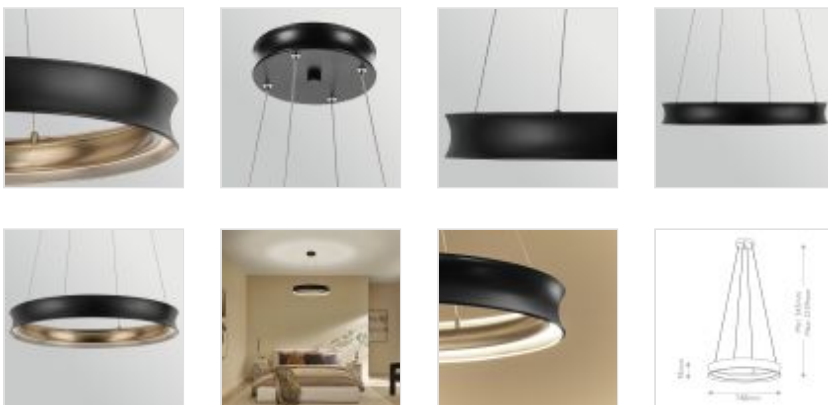

**63002**  
LED Medium Pendant - Black & Brass

DETAILS	
SUITABLE LOCATION	Interior
GUARANTEE	General 2 Year Guarantee
FINISH	Black & Brass
FITTING HEIGHT	95mm
DIAMETER	748mm
WIDTH	748mm
MINIMUM DROP	345mm
MAXIMUM DROP	2159mm
POWER SOURCE	Mains Voltage
VOLTAGE	220-240v 50hz
MAXIMUM WATTAGE	74W
NUMBER OF LAMPS	1
SOCKET	Integrated LED
INTEGRATED LED	Yes
LED LUMENS	1644
LED COLOUR TEMP	3000K
CLASS	Class I
BUILD MATERIALS	Steel
DIMMABLE FITTING	Dimmable
BOX WEIGHT	1.00 Kg

**PRODUCT DETAILS**

LED Medium Pendant - Black & Brass. Main build materials: Steel. Max Wattage: 1 x 74W Integrated LED