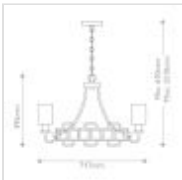

63094

5 Lt Chandelier - Black

DETAILS	
SUITABLE LOCATION	Interior
GUARANTEE	Standard 2 Year Guarantee
FINISH	Black
FITTING HEIGHT	395mm
DIAMETER	717mm
WIDTH	717mm
MINIMUM DROP	610mm
MAXIMUM DROP	2510mm
POWER SOURCE	Mains Voltage
VOLTAGE	220-240v 50hz
MAXIMUM WATTAGE	40W
NUMBER OF LAMPS	5
SOCKET	E14
INTEGRATED LED	No
CLASS	Class I
BUILD MATERIALS	Steel, Polycotton Shade
SHADE MATERIAL	Polycotton
DIMMABLE FITTING	Compatible With Dimmable Lamps
BOX WEIGHT	1.00 Kg

PRODUCT DETAILS

5 Lt Chandelier - Black. Main build materials: Steel, Polycotton Shade. Max Wattage: 5 x 40W E14