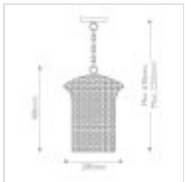

63047

1 It Small Pendant - Brushed Gold / Rattan

**DETAILS**

<b>SUITABLE LOCATION</b>	Interior
<b>GUARANTEE</b>	General 2 Year Guarantee
<b>FINISH</b>	Brushed Gold / Rattan
<b>FITTING HEIGHT</b>	406mm
<b>DIAMETER</b>	285mm
<b>WIDTH</b>	285mm
<b>MINIMUM DROP</b>	610mm
<b>MAXIMUM DROP</b>	2335mm
<b>POWER SOURCE</b>	Mains Voltage
<b>VOLTAGE</b>	220-240v 50hz
<b>MAXIMUM WATTAGE</b>	60W
<b>NUMBER OF LAMPS</b>	1
<b>SOCKET</b>	E27
<b>INTEGRATED LED</b>	No
<b>CLASS</b>	Class I
<b>BUILD MATERIALS</b>	Steel, Rattan
<b>DIMMABLE FITTING</b>	Compatible With Dimmable Lamps
<b>BOX WEIGHT</b>	1.00 Kg

**PRODUCT DETAILS**

1 It Small Pendant - Brushed Gold / Rattan. Main build materials: Steel, Rattan. Max Wattage: 1 x 60W E27