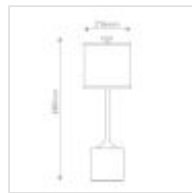

63057

1 It Table Lamp - Brushed Gold, Ivory Linen

DETAILS	
<b>FAMILY</b>	Issa
<b>SUITABLE LOCATION</b>	Interior
<b>GUARANTEE</b>	General 2 Year Guarantee
<b>FINISH</b>	Brushed Gold, Ivory Linen
<b>FITTING HEIGHT</b>	680mm
<b>DIAMETER</b>	216mm
<b>WIDTH</b>	216mm
<b>POWER SOURCE</b>	Mains Voltage
<b>VOLTAGE</b>	220-240v 50hz
<b>MAXIMUM WATTAGE</b>	60W
<b>NUMBER OF LAMPS</b>	1
<b>SOCKET</b>	E27
<b>INTEGRATED LED</b>	No
<b>CLASS</b>	Class I
<b>BUILD MATERIALS</b>	Aluminium, Steel, Linen
<b>SHADE MATERIAL</b>	Linen
<b>DIMMABLE FITTING</b>	Compatible With Dimmable Lamps
<b>BOX WEIGHT</b>	1.00 Kg

## PRODUCT DETAILS

1 It Table Lamp - Brushed Gold, Ivory Linen. Main build materials: Aluminium, Steel, Linen. Max Wattage: 1 x 60W E27