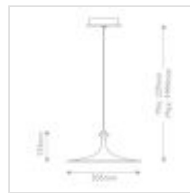

63059

LED Medium Pendant - Brushed Gold

DETAILS	
FAMILY	Issa
SUITABLE LOCATION	Interior
GUARANTEE	General 2 Year Guarantee
FINISH	Brushed Gold
FITTING HEIGHT	133mm
DIAMETER	305mm
WIDTH	305mm
MINIMUM DROP	229mm
MAXIMUM DROP	1994mm
POWER SOURCE	Mains Voltage
VOLTAGE	220-240v 50hz
MAXIMUM WATTAGE	20W
NUMBER OF LAMPS	1
SOCKET	Integrated LED
INTEGRATED LED	Yes
LED LUMENS	1548Lm
LED COLOUR TEMP	3000K
CLASS	Class I
BUILD MATERIALS	Aluminium, Frosted Acrylic
DIMMABLE FITTING	Dimmable
BOX WEIGHT	1.00 Kg

PRODUCT DETAILS

LED Medium Pendant - Brushed Gold. Main build materials: Aluminium, Frosted Acrylic. Max Wattage: 1 x 20W Integrated LED