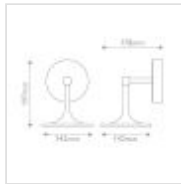

63060

1 It LED Wall Light - Brushed Gold

DETAILS	
FAMILY	Issa
SUITABLE LOCATION	Interior / Bathroom
GUARANTEE	General 2 Year Guarantee
IP RATING	IP44
FINISH	Brushed Gold
FITTING HEIGHT	197mm
DIAMETER	142mm
WIDTH	142mm
PROJECTION/DEPTH	178mm
POWER SOURCE	Mains Voltage
VOLTAGE	220-240v 50hz
MAXIMUM WATTAGE	11W
NUMBER OF LAMPS	1
SOCKET	Integrated LED
INTEGRATED LED	Yes
LED LUMENS	460Lm
LED COLOUR TEMP	3000K
CLASS	Class I
BUILD MATERIALS	Aluminium, Frosted Acrylic
DIMMABLE FITTING	Dimmable
BOX WEIGHT	1.00 Kg

PRODUCT DETAILS

1 It LED Wall Light - Brushed Gold. Main build materials: Aluminium, Frosted Acrylic.
Max Wattage: 1 x 11W Integrated LED