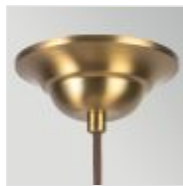

63038

4 It Pendant - Satin Cream / Brushed Gold

DETAILS	
FAMILY	Crosby
SUITABLE LOCATION	Interior
GUARANTEE	General 2 Year Guarantee
FINISH	Satin Cream / Brushed Gold
FITTING HEIGHT	343mm
DIAMETER	457mm
WIDTH	457mm
MINIMUM DROP	531mm
MAXIMUM DROP	2210mm
POWER SOURCE	Mains Voltage
VOLTAGE	220-240v 50hz
MAXIMUM WATTAGE	40W
NUMBER OF LAMPS	4
SOCKET	E14
INTEGRATED LED	No
CLASS	Class I
BUILD MATERIALS	Steel, Spandex Fabric
SHADE MATERIAL	Spandex
DIMMABLE FITTING	Compatible With Dimmable Lamps
BOX WEIGHT	1.00 Kg

## PRODUCT DETAILS

4 It Pendant - Satin Cream / Brushed Gold. Main build materials: Steel, Spandex Fabric. Max Wattage: 4 x 40W E14