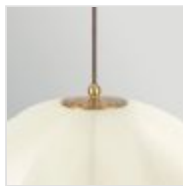

63038

4 It Pendant - Satin Cream / Brushed Gold

DETAILS	
FAMILY	Crosby
SUITABLE LOCATION	Interior
GUARANTEE	General 2 Year Guarantee
FINISH	Satin Cream / Brushed Gold
FITTING HEIGHT	343mm
DIAMETER	457mm
WIDTH	457mm
MINIMUM DROP	531mm
MAXIMUM DROP	2210mm
POWER SOURCE	Mains Voltage
VOLTAGE	220-240v 50hz
MAXIMUM WATTAGE	40W
NUMBER OF LAMPS	4
SOCKET	E14
INTEGRATED LED	No
CLASS	Class I
BUILD MATERIALS	Steel, Spandex Fabric
SHADE MATERIAL	Spandex
DIMMABLE FITTING	Compatible With Dimmable Lamps
BOX WEIGHT	1.00 Kg

## PRODUCT DETAILS

4 It Pendant - Satin Cream / Brushed Gold. Main build materials: Steel, Spandex Fabric. Max Wattage: 4 x 40W E14