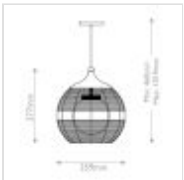

61337

1 Lt Small Outdoor Pendant - Black/Camel

**DETAILS**

<b>FAMILY</b>	Maddox
<b>SUITABLE LOCATION</b>	Interior / Bathroom / Exterior
<b>GUARANTEE</b>	3 Year Anti-Corrosion Guarantee
<b>IP RATING</b>	IP44
<b>FINISH</b>	Black/Camel
<b>FITTING HEIGHT</b>	377mm
<b>DIAMETER</b>	359mm
<b>MINIMUM DROP</b>	460mm
<b>MAXIMUM DROP</b>	1019mm
<b>POWER SOURCE</b>	Mains Voltage
<b>VOLTAGE</b>	220-240v 50hz
<b>MAXIMUM WATTAGE</b>	60W
<b>NUMBER OF LAMPS</b>	1
<b>SOCKET</b>	E27
<b>INTEGRATED LED</b>	No
<b>RODS SUPPLIED</b>	Supplied With 1 X 305mm, 1 X 152mm Rods & 1 X 102mm Rods
<b>CLASS</b>	Class I
<b>BUILD MATERIALS</b>	Aluminium, Weather-Resistant Nylon, Etched Opal Glass
<b>DIMMABLE FITTING</b>	Compatible With Dimmable Lamps
<b>PRODUCT WEIGHT</b>	4.8kg
<b>BOX DIMENSIONS</b>	44 X 44 X 70cm
<b>BOX WEIGHT</b>	12.00 Kg

**PRODUCT DETAILS**

1 Lt Small Outdoor Pendant - Black/Camel. Main build materials: Aluminium, Weather-resistant Nylon, Etched Opal Glass. Max Wattage: 1 x 60W E27