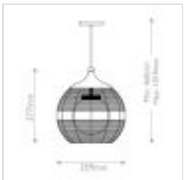

61336

1 Lt Small Outdoor Pendant - Black

**DETAILS**

<b>FAMILY</b>	Maddox
<b>SUITABLE LOCATION</b>	Interior / Bathroom / Exterior
<b>GUARANTEE</b>	3 Year Anti-Corrosion Guarantee
<b>IP RATING</b>	IP44
<b>FINISH</b>	Black
<b>FITTING HEIGHT</b>	377mm
<b>DIAMETER</b>	359mm
<b>MINIMUM DROP</b>	460mm
<b>MAXIMUM DROP</b>	1019mm
<b>POWER SOURCE</b>	Mains Voltage
<b>VOLTAGE</b>	220-240v 50hz
<b>MAXIMUM WATTAGE</b>	60W
<b>NUMBER OF LAMPS</b>	1
<b>SOCKET</b>	E27
<b>INTEGRATED LED</b>	No
<b>RODS SUPPLIED</b>	Supplied With 1 X 305mm, 1 X 152mm Rods & 1 X 102mm Rods
<b>CLASS</b>	Class I
<b>BUILD MATERIALS</b>	Aluminium, Weather-Resistant Nylon, Etched Opal Glass
<b>DIMMABLE FITTING</b>	Compatible With Dimmable Lamps
<b>PRODUCT WEIGHT</b>	4.8kg
<b>BOX DIMENSIONS</b>	44 X 44 X 70cm
<b>BOX WEIGHT</b>	12.00 Kg

**PRODUCT DETAILS**

1 Lt Small Outdoor Pendant - Black. Main build materials: Aluminium, Weather-resistant Nylon, Etched Opal Glass. Max Wattage: 1 x 60W E27