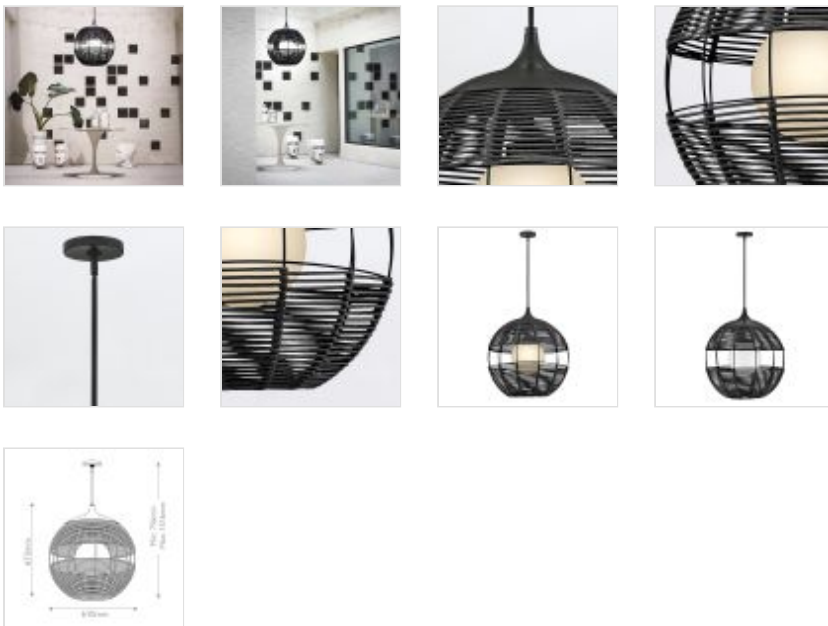

61334
1 It Medium Outdoor Pendant - Black

DETAILS	
FAMILY	Maddox
SUITABLE LOCATION	Interior / Bathroom / Exterior
GUARANTEE	3 Year Anti-Corrosion Guarantee
IP RATING	IP44
FINISH	Black
FITTING HEIGHT	673mm
DIAMETER	610mm
MINIMUM DROP	756mm
MAXIMUM DROP	1516mm
POWER SOURCE	Mains Voltage
VOLTAGE	220-240v 50hz
MAXIMUM WATTAGE	60W
NUMBER OF LAMPS	1
SOCKET	E27
INTEGRATED LED	No
RODS SUPPLIED	Supplied With 2 X 305mm & 1 X 152mm Rods
CLASS	Class I
BUILD MATERIALS	Aluminium, Weather-Resistant Nylon, Etched Opal Glass
DIMMABLE FITTING	Compatible With Dimmable Lamps
PRODUCT WEIGHT	10kg
BOX DIMENSIONS	67 X 67 X 94cm
BOX WEIGHT	28.40 Kg

PRODUCT DETAILS

1 It Medium Outdoor Pendant - Black. Main build materials: Aluminium, Weather-resistant Nylon, Etched Opal Glass. Max Wattage: 1 x 60W E27