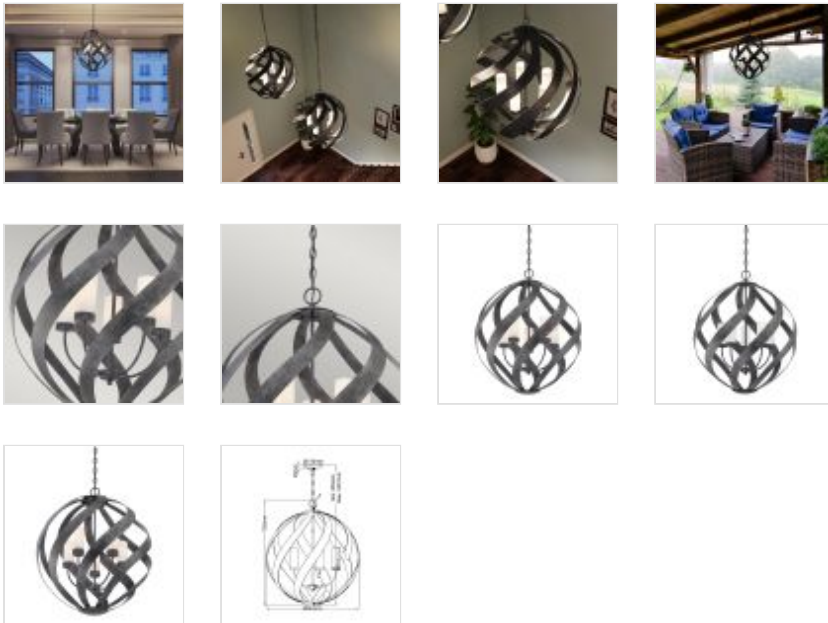

61314

5 Light Outdoor Chandelier - Old Black

DETAILS	
FAMILY	Blacksmith
SUITABLE LOCATION	Interior / Exterior
GUARANTEE	3 Year Anti Corrosion Guarantee
IP RATING	IP44
FINISH	Old Black
FITTING HEIGHT	755mm
DIAMETER	664mm
MINIMUM DROP	855mm
MAXIMUM DROP	3337mm
POWER SOURCE	Mains Voltage
VOLTAGE	220-240v 50hz
MAXIMUM WATTAGE	40W
NUMBER OF LAMPS	5
SOCKET	E14
INTEGRATED LED	No
BUILD MATERIALS	Steel, Opal Etched Glass
SHADE MATERIAL	Glass
DIMMABLE FITTING	Compatible With Dimmable Lamps
PRODUCT WEIGHT	12.1kg
BOX DIMENSIONS	71 X 71 X 81cm
BOX WEIGHT	16.80 Kg

## PRODUCT DETAILS

5 Light Outdoor Chandelier - Old Black. Main build materials: Steel, Opal Etched Glass. Max Wattage: 5 x 40W E14

 Distinctive Lighting

**Distinctive Lighting**

Distinctive Lighting  
Elstead House  
Mill Lane  
Alton, GU34 2QJ,  
United Kingdom