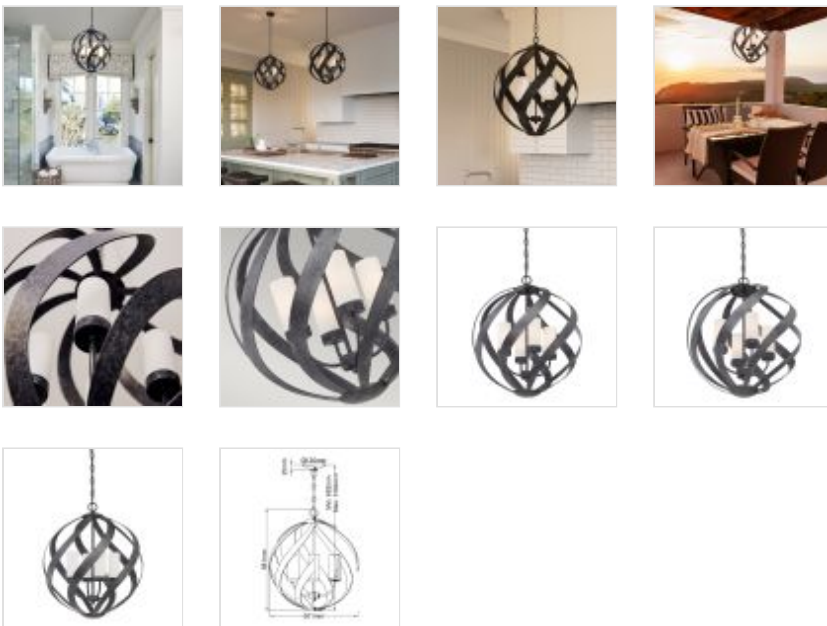

61313

4 Light Outdoor Chandelier - Old Black

**DETAILS**

<b>FAMILY</b>	Blacksmith
<b>SUITABLE LOCATION</b>	Interior / Exterior
<b>GUARANTEE</b>	3 Year Anti Corrosion Guarantee
<b>IP RATING</b>	IP44
<b>FINISH</b>	Old Black
<b>FITTING HEIGHT</b>	581mm
<b>DIAMETER</b>	501mm
<b>MINIMUM DROP</b>	682mm
<b>MAXIMUM DROP</b>	3164mm
<b>POWER SOURCE</b>	Mains Voltage
<b>VOLTAGE</b>	220-240v 50hz
<b>MAXIMUM WATTAGE</b>	40W
<b>NUMBER OF LAMPS</b>	4
<b>SOCKET</b>	E14
<b>INTEGRATED LED</b>	No
<b>BUILD MATERIALS</b>	Steel, Opal Etched Glass
<b>SHADE MATERIAL</b>	Glass
<b>DIMMABLE FITTING</b>	Compatible With Dimmable Lamps
<b>PRODUCT WEIGHT</b>	7.88kg
<b>BOX DIMENSIONS</b>	55 X 55 X 63.5cm
<b>BOX WEIGHT</b>	9.70 Kg

**PRODUCT DETAILS**

4 Light Outdoor Chandelier - Old Black. Main build materials: Steel, Opal Etched Glass. Max Wattage: 4 x 40W E14