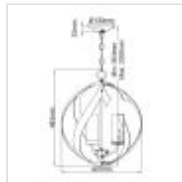

61312

3 Light Outdoor Chandelier - Old Black

DETAILS

FAMILY	Blacksmith
SUITABLE LOCATION	Interior / Exterior
GUARANTEE	3 Year Anti Corrosion Guarantee
IP RATING	IP44
FINISH	Old Black
FITTING HEIGHT	483mm
DIAMETER	407mm
MINIMUM DROP	564mm
MAXIMUM DROP	3038mm
POWER SOURCE	Mains Voltage
VOLTAGE	220-240v 50hz
MAXIMUM WATTAGE	40W
NUMBER OF LAMPS	3
SOCKET	E14
INTEGRATED LED	No
BUILD MATERIALS	Steel, Opal Etched Glass
SHADE MATERIAL	Glass
DIMMABLE FITTING	Compatible With Dimmable Lamps
PRODUCT WEIGHT	5.57kg
BOX DIMENSIONS	45.5 X 45.5 X 54cm
BOX WEIGHT	6.90 Kg

PRODUCT DETAILS

3 Light Outdoor Chandelier - Old Black. Main build materials: Steel, Opal Etched Glass. Max Wattage: 3 x 40W E14