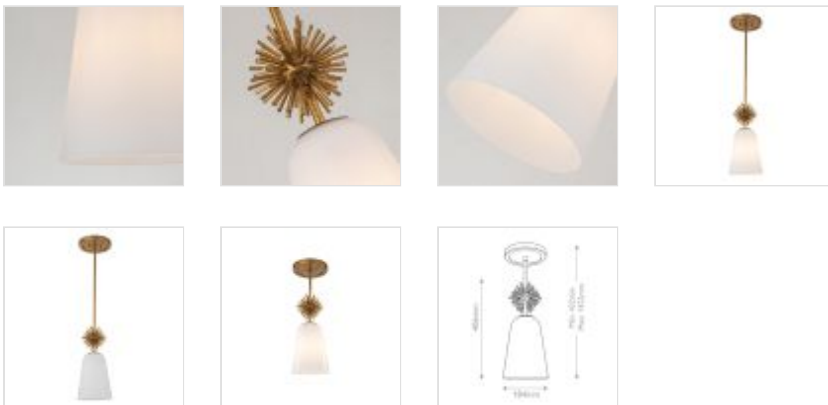

**61192**  
1 It Pendant - Gold

DETAILS	
<b>FAMILY</b>	Staring
<b>SUITABLE LOCATION</b>	Interior
<b>GUARANTEE</b>	Standard 2 Year Guarantee
<b>FINISH</b>	Distressed Gold
<b>FITTING HEIGHT</b>	406mm
<b>DIAMETER</b>	184mm
<b>WIDTH</b>	184mm
<b>MINIMUM DROP</b>	432mm
<b>MAXIMUM DROP</b>	1422mm
<b>POWER SOURCE</b>	Mains Voltage
<b>VOLTAGE</b>	220-240v 50hz
<b>MAXIMUM WATTAGE</b>	40W
<b>NUMBER OF LAMPS</b>	1
<b>SOCKET</b>	E27
<b>INTEGRATED LED</b>	No
<b>RODS SUPPLIED</b>	1 X 76mm, 2 X 152mm And 2 X 305mm Rods
<b>CLASS</b>	Class I
<b>BUILD MATERIALS</b>	Steel, Cased Opal Glass
<b>SHADE MATERIAL</b>	Glass
<b>DIMMABLE FITTING</b>	Compatible With Dimmable Lamps
<b>PRODUCT WEIGHT</b>	2.99kg
<b>BOX DIMENSIONS</b>	46 X 38 X 26.5cm
<b>BOX WEIGHT</b>	3.46 Kg

**PRODUCT DETAILS**

1 It Pendant - Distressed Gold. Main build materials: Steel, Cased Opal Glass. Max Wattage: 1 x 40W E27