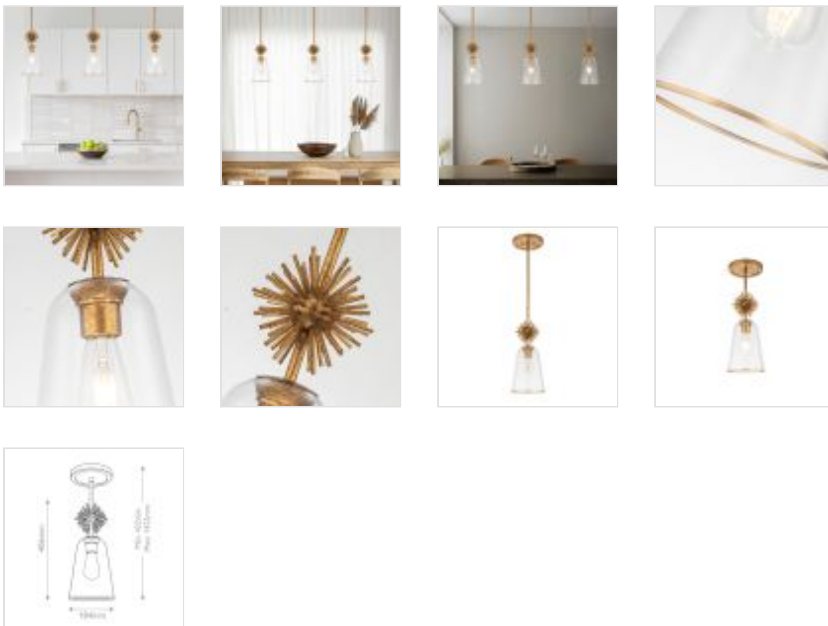

**61191**  
1 Lt Pendant - Gold

DETAILS	
<b>FAMILY</b>	Staring
<b>SUITABLE LOCATION</b>	Interior
<b>GUARANTEE</b>	Standard 2 Year Guarantee
<b>FINISH</b>	Distressed Gold
<b>FITTING HEIGHT</b>	406mm
<b>DIAMETER</b>	184mm
<b>WIDTH</b>	184mm
<b>MINIMUM DROP</b>	432mm
<b>MAXIMUM DROP</b>	1422mm
<b>POWER SOURCE</b>	Mains Voltage
<b>VOLTAGE</b>	220-240v 50hz
<b>MAXIMUM WATTAGE</b>	40W
<b>NUMBER OF LAMPS</b>	1
<b>SOCKET</b>	E27
<b>INTEGRATED LED</b>	No
<b>RODS SUPPLIED</b>	1 X 76mm, 2 X 152mm And 2 X 305mm Rods
<b>CLASS</b>	Class I
<b>BUILD MATERIALS</b>	Steel, Clear Glass
<b>SHADE MATERIAL</b>	Glass
<b>DIMMABLE FITTING</b>	Compatible With Dimmable Lamps
<b>PRODUCT WEIGHT</b>	2.99kg
<b>BOX DIMENSIONS</b>	46 X 38 X 26.5cm
<b>BOX WEIGHT</b>	3.46 Kg

**PRODUCT DETAILS**

1 Lt Pendant - Distressed Gold. Main build materials: Steel, Clear Glass. Max Wattage: 1 x 40W E27