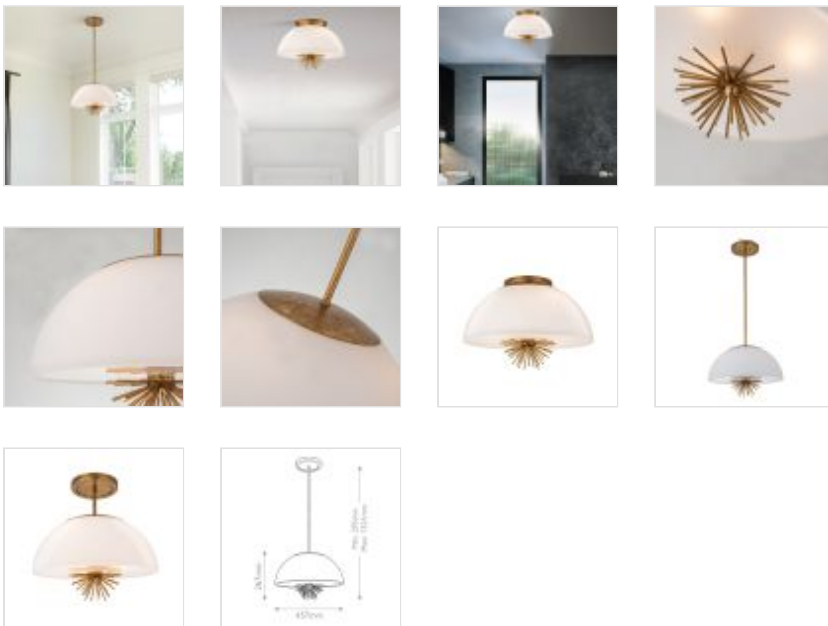

61190
3 It Pendant - Gold

DETAILS	
FAMILY	Staring
SUITABLE LOCATION	Interior
GUARANTEE	Standard 2 Year Guarantee
FINISH	Distressed Gold
FITTING HEIGHT	267mm
DIAMETER	457mm
WIDTH	457mm
MINIMUM DROP	295mm
MAXIMUM DROP	1321mm
POWER SOURCE	Mains Voltage
VOLTAGE	220-240v 50hz
MAXIMUM WATTAGE	40W
NUMBER OF LAMPS	3
SOCKET	E14
INTEGRATED LED	No
RODS SUPPLIED	1 X 76mm, 2 X 152mm And 2 X 305mm Rods
CLASS	Class I
BUILD MATERIALS	Steel, Cased Opal Glass
SHADE MATERIAL	Glass
DIMMABLE FITTING	Compatible With Dimmable Lamps
PRODUCT WEIGHT	5.37kg
BOX DIMENSIONS	57 X 52 X 43cm
BOX WEIGHT	6.00 Kg

PRODUCT DETAILS

3 It Pendant - Distressed Gold. Main build materials: Steel, Cased Opal Glass. Max Wattage: 3 x 40W E14