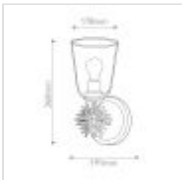

61188

1 It Wall Light - Gold

DETAILS

FAMILY	Staring
SUITABLE LOCATION	Interior
GUARANTEE	Standard 2 Year Guarantee
FINISH	Distressed Gold
FITTING HEIGHT	368mm
DIAMETER	178mm
WIDTH	178mm
PROJECTION/DEPTH	191mm
POWER SOURCE	Mains Voltage
VOLTAGE	220-240v 50hz
MAXIMUM WATTAGE	40W
NUMBER OF LAMPS	1
SOCKET	E27
INTEGRATED LED	No
CLASS	Class I
BUILD MATERIALS	Steel, Clear Glass
SHADE MATERIAL	Glass
DIMMABLE FITTING	Compatible With Dimmable Lamps
PRODUCT WEIGHT	2.45kg
BOX DIMENSIONS	49 X 25 X 28.5cm
BOX WEIGHT	2.80 Kg

PRODUCT DETAILS

1 It Wall Light - Distressed Gold. Main build materials: Steel, Clear Glass. Max Wattage: 1 x 40W E27