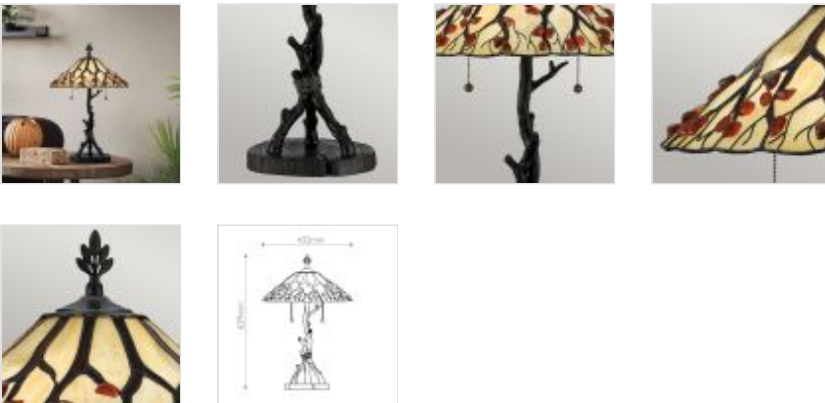

61185

2 Lt Table Lamp - Valiant Bronze with Art Glass Shade

DETAILS	
FAMILY	Whispering
SUITABLE LOCATION	Interior
GUARANTEE	Standard 2 Year Guarantee
FINISH	Valiant Bronze With Art Glass Shade
FITTING HEIGHT	629mm
DIAMETER	432mm
WIDTH	430mm
POWER SOURCE	Mains Voltage
VOLTAGE	220-240v 50hz
MAXIMUM WATTAGE	60W
NUMBER OF LAMPS	2
SOCKET	E27
INTEGRATED LED	No
CLASS	Class I
BUILD MATERIALS	Polyresin, Steel, Art Glass, Agate
SHADE MATERIAL	Art Glass
DIMMABLE FITTING	Compatible With Dimmable Lamps
PRODUCT WEIGHT	4.34kg
BOX DIMENSIONS	60 X 56 X 27cm
BOX WEIGHT	5.00 Kg

PRODUCT DETAILS

2 Lt Table Lamp - Valiant Bronze with Art Glass Shade. Main build materials: Polyresin, Steel, Art Glass, Agate. Max Wattage: 2 x 60W E27