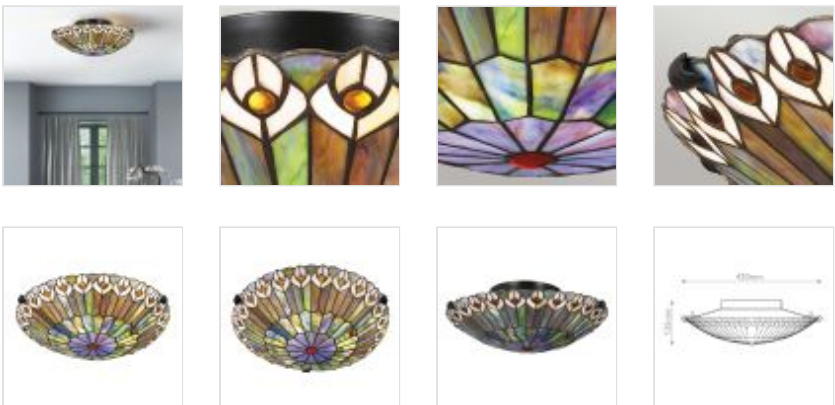

61183

2 It Flush - Valiant Bronze & Art Glass Shade

DETAILS	
FAMILY	Watkins
SUITABLE LOCATION	Interior
GUARANTEE	Standard 2 Year Guarantee
FINISH	Valiant Bronze & Art Glass Shade
FITTING HEIGHT	135mm
DIAMETER	420mm
WIDTH	420mm
POWER SOURCE	Mains Voltage
VOLTAGE	220-240v 50hz
MAXIMUM WATTAGE	60W
NUMBER OF LAMPS	2
SOCKET	E27
INTEGRATED LED	No
CLASS	Class I
BUILD MATERIALS	Steel, Art Glass Shade
SHADE MATERIAL	Glass
DIMMABLE FITTING	Compatible With Dimmable Lamps
PRODUCT WEIGHT	1.9kg
BOX DIMENSIONS	51 X 51 X 21cm
BOX WEIGHT	3.00 Kg

### PRODUCT DETAILS

2 It Flush - Valiant Bronze & Art Glass Shade. Main build materials: Steel, Art Glass Shade. Max Wattage: 2 x 60W E27