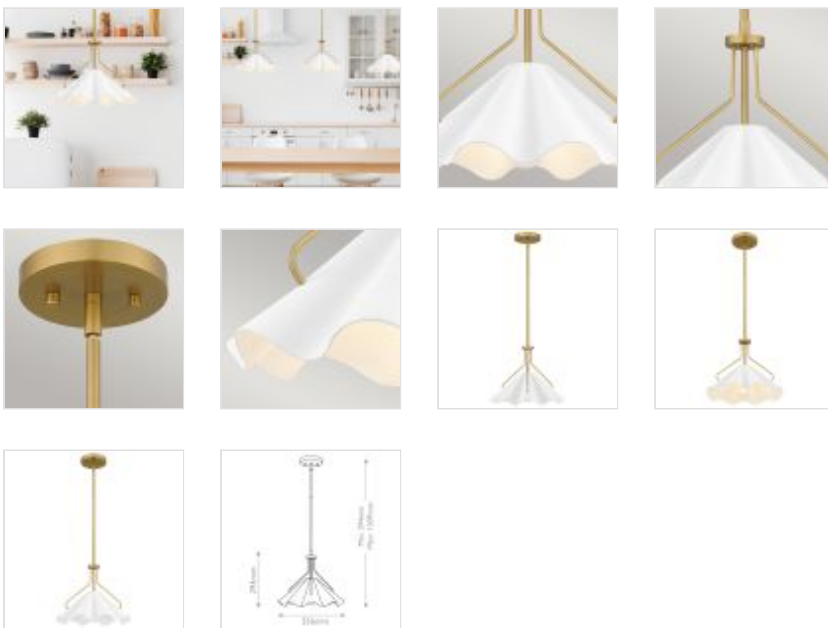

61177
1 It Pendant - Aged Brass, Textured White Steel Shade

DETAILS	
FAMILY	Meija
SUITABLE LOCATION	Interior
GUARANTEE	Standard 2 Year Guarantee
FINISH	Aged Brass, Textured White Steel Shade
FITTING HEIGHT	294mm
DIAMETER	356mm
WIDTH	356mm
MINIMUM DROP	394mm
MAXIMUM DROP	1309mm
POWER SOURCE	Mains Voltage
VOLTAGE	220-240v 50hz
MAXIMUM WATTAGE	60W
NUMBER OF LAMPS	1
SOCKET	E27
INTEGRATED LED	No
RODS SUPPLIED	2 X 152mm, 2 X 305mm Rods
CLASS	Class I
BUILD MATERIALS	Steel
SHADE MATERIAL	Steel
DIMMABLE FITTING	Compatible With Dimmable Lamps
PRODUCT WEIGHT	2kg
BOX DIMENSIONS	37 X 42 X 42cm
BOX WEIGHT	2.90 Kg

PRODUCT DETAILS

1 It Pendant - Aged Brass, Textured White Steel Shade. Main build materials: Steel.
 Max Wattage: 1 x 60W E27