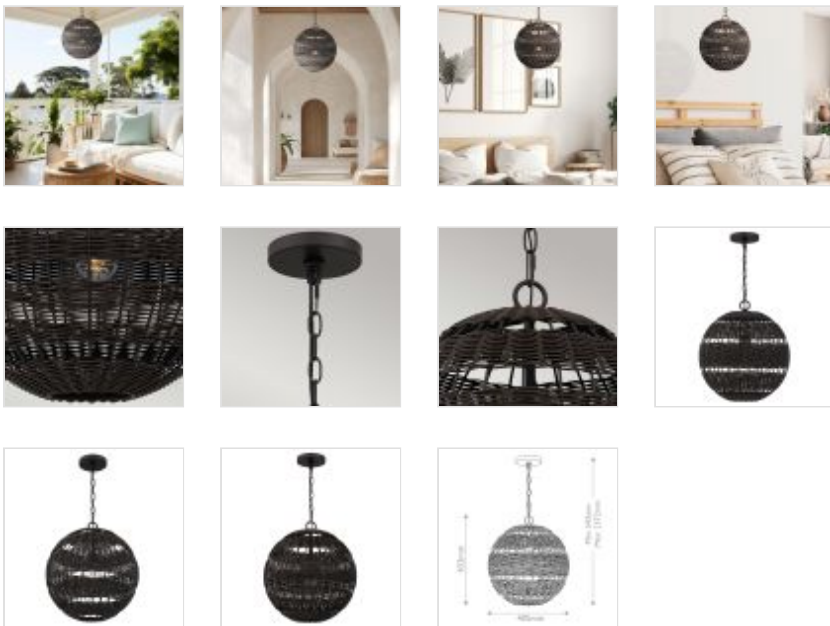

62148

1 Lt Pendant - Western Bronze

DETAILS	
FAMILY	Lindendale
SUITABLE LOCATION	Exterior
GUARANTEE	Standard 2 Year Guarantee
IP RATING	IP44
FINISH	Western Bronze
FITTING HEIGHT	433mm
DIAMETER	405mm
WIDTH	405mm
MINIMUM DROP	543mm
MAXIMUM DROP	2372mm
POWER SOURCE	Mains Voltage
VOLTAGE	220-240v 50hz
MAXIMUM WATTAGE	60W
NUMBER OF LAMPS	1
SOCKET	E27
INTEGRATED LED	No
CLASS	Class I
BUILD MATERIALS	Steel, Faux Rattan, Glass
SHADE MATERIAL	Western Bronze Rattan With Clear Glass Inside
DIMMABLE FITTING	Not Dimmable
PRODUCT WEIGHT	3.8kg
BOX DIMENSIONS	44 X 44 X 55cm
BOX WEIGHT	5.30 Kg

PRODUCT DETAILS

1 Lt Pendant - Western Bronze. Main build materials: Steel, Faux Rattan, Glass. Max Wattage: 1 x 60W E27