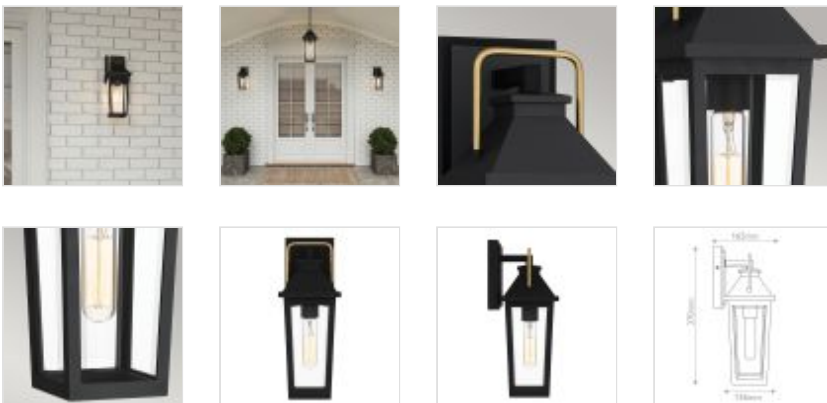

61171

1 Lt Small Outdoor Wall Lantern - Matt Black & Brass Accent

DETAILS	
FAMILY	Buckley
SUITABLE LOCATION	Exterior
GUARANTEE	5 Year Anti-Corrosion Guarantee
IP RATING	IP44
FINISH	Matt Black & Brass Accent
FITTING HEIGHT	370mm
DIAMETER	136mm
WIDTH	136mm
PROJECTION/DEPTH	165mm
POWER SOURCE	Mains Voltage
VOLTAGE	220-240v 50hz
MAXIMUM WATTAGE	40W
NUMBER OF LAMPS	1
SOCKET	E27
INTEGRATED LED	No
CLASS	Class I
BUILD MATERIALS	Weather Resistant Composite, Clear Bevelled Glass
SHADE MATERIAL	Glass
DIMMABLE FITTING	Not Dimmable
PRODUCT WEIGHT	1.48kg
BOX DIMENSIONS	20 X 22 X 43cm
BOX WEIGHT	1.85 Kg

PRODUCT DETAILS

1 Lt Small Outdoor Wall Lantern - Matt Black & Brass Accent. Main build materials: Weather Resistant Composite, Clear Bevelled Glass. Max Wattage: 1 x 40W E27