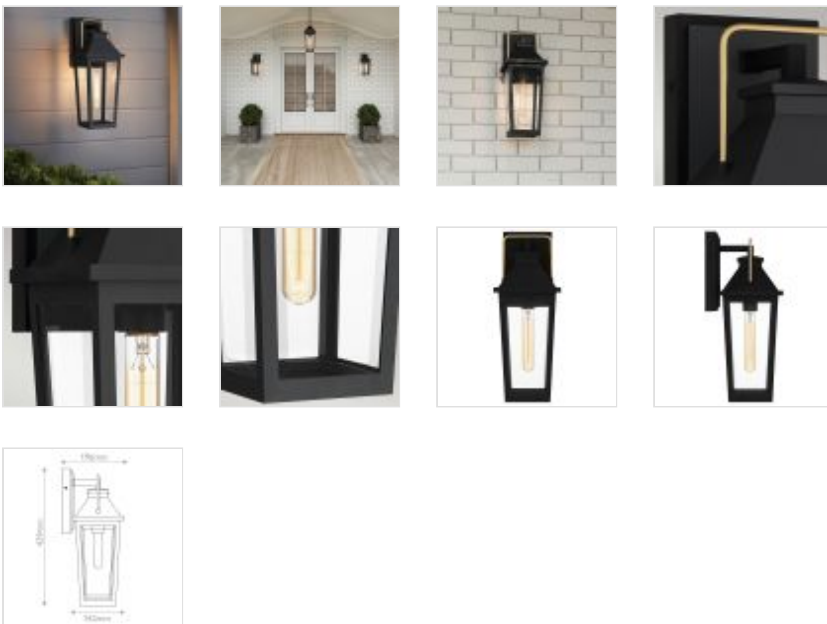

61170

1 Lt Coastal Medium Outdoor Wall Lantern - Matt Black & Brass Accent

DETAILS	
FAMILY	Buckley
SUITABLE LOCATION	Exterior
GUARANTEE	5 Year Anti-Corrosion Guarantee
IP RATING	IP44
FINISH	Matt Black & Brass Accent
FITTING HEIGHT	429mm
DIAMETER	162mm
WIDTH	162mm
PROJECTION/DEPTH	196mm
POWER SOURCE	Mains Voltage
VOLTAGE	220-240v 50hz
MAXIMUM WATTAGE	40W
NUMBER OF LAMPS	1
SOCKET	E27
INTEGRATED LED	No
CLASS	Class I
BUILD MATERIALS	Weather Resistant Composite, Clear Bevelled Glass
SHADE MATERIAL	Glass
DIMMABLE FITTING	Not Dimmable
PRODUCT WEIGHT	1.98kg
BOX DIMENSIONS	23 X 25 X 49cm
BOX WEIGHT	2.48 Kg

## PRODUCT DETAILS

1 Lt Coastal Medium Outdoor Wall Lantern - Matt Black & Brass Accent. Main build materials: Weather Resistant Composite, Clear Bevelled Glass. Max Wattage: 1 x 40W E27