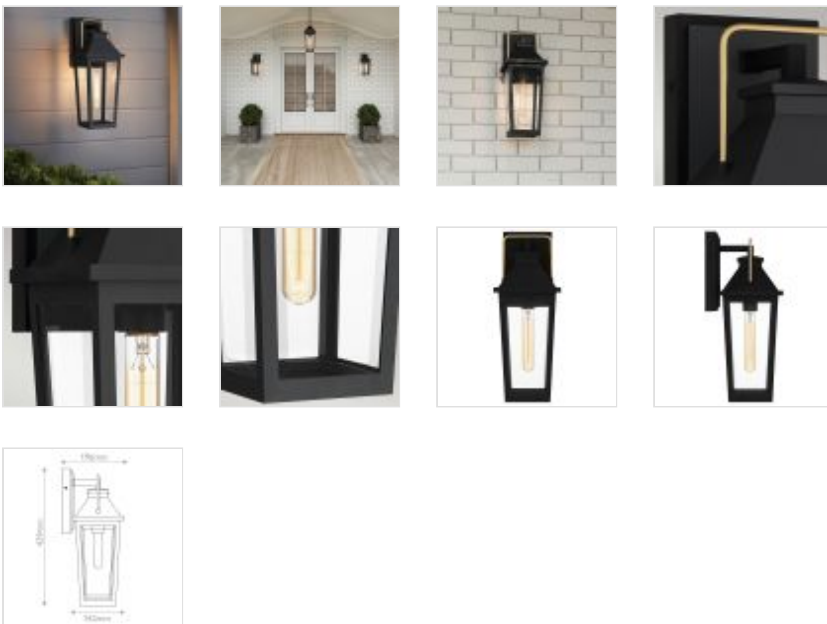

61170

1 Lt Coastal Medium Outdoor Wall Lantern - Matt Black & Brass Accent

DETAILS	
FAMILY	Buckley
SUITABLE LOCATION	Exterior
GUARANTEE	5 Year Anti-Corrosion Guarantee
IP RATING	IP44
FINISH	Matt Black & Brass Accent
FITTING HEIGHT	429mm
DIAMETER	162mm
WIDTH	162mm
PROJECTION/DEPTH	196mm
POWER SOURCE	Mains Voltage
VOLTAGE	220-240v 50hz
MAXIMUM WATTAGE	40W
NUMBER OF LAMPS	1
SOCKET	E27
INTEGRATED LED	No
CLASS	Class I
BUILD MATERIALS	Weather Resistant Composite, Clear Bevelled Glass
SHADE MATERIAL	Glass
DIMMABLE FITTING	Not Dimmable
PRODUCT WEIGHT	1.98kg
BOX DIMENSIONS	23 X 25 X 49cm
BOX WEIGHT	2.48 Kg

PRODUCT DETAILS

1 Lt Coastal Medium Outdoor Wall Lantern - Matt Black & Brass Accent. Main build materials: Weather Resistant Composite, Clear Bevelled Glass. Max Wattage: 1 x 40W E27