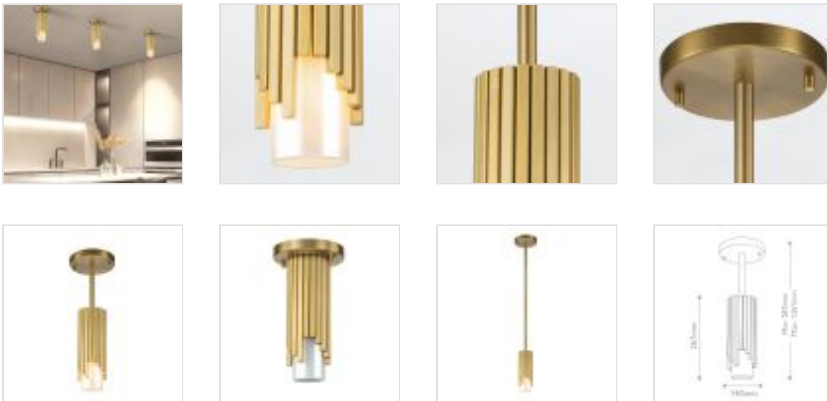

61164

1 Lt Mini Pendant - Aged Brass

DETAILS	
FAMILY	Marvele
SUITABLE LOCATION	Interior
GUARANTEE	Standard 2 Year Guarantee
FINISH	Aged Brass
FITTING HEIGHT	267mm
DIAMETER	140mm
WIDTH	140mm
PROJECTION/DEPTH	524mm
MINIMUM DROP	287mm
MAXIMUM DROP	1261mm
POWER SOURCE	Mains Voltage
VOLTAGE	220-240v 50hz
MAXIMUM WATTAGE	40W
NUMBER OF LAMPS	1
SOCKET	E14
INTEGRATED LED	No
RODS SUPPLIED	2 X 152mm And 2 X 305mm Rods
CLASS	Class I
BUILD MATERIALS	Steel, Cased Opal Glass
SHADE MATERIAL	Glass
DIMMABLE FITTING	Compatible With Dimmable Lamps
PRODUCT WEIGHT	2.4kg
BOX DIMENSIONS	37 X 31 X 21.5cm
BOX WEIGHT	2.90 Kg

PRODUCT DETAILS

1 Lt Mini Pendant - Aged Brass. Main build materials: Steel, Cased Opal Glass. Max Wattage: 1 x 40W E14