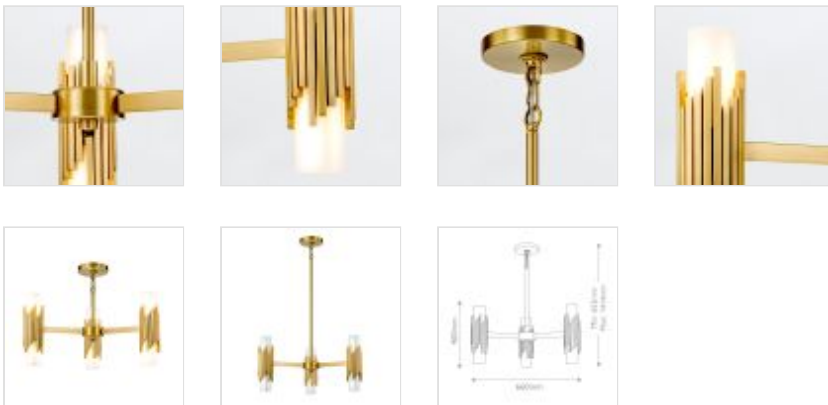

61162
6 It Chandelier - Aged Brass

DETAILS	
FAMILY	Marvele
SUITABLE LOCATION	Interior
GUARANTEE	Standard 2 Year Guarantee
FINISH	Aged Brass
FITTING HEIGHT	400mm
DIAMETER	660mm
WIDTH	660mm
MINIMUM DROP	652mm
MAXIMUM DROP	1414mm
POWER SOURCE	Mains Voltage
VOLTAGE	220-240v 50hz
MAXIMUM WATTAGE	40W
NUMBER OF LAMPS	6
SOCKET	E14
INTEGRATED LED	No
RODS SUPPLIED	2 X 152mm And 2 X 305mm Rods
CLASS	Class I
BUILD MATERIALS	Steel, Cased Opal Glass
SHADE MATERIAL	Glass
DIMMABLE FITTING	Compatible With Dimmable Lamps
PRODUCT WEIGHT	7.5kg
BOX DIMENSIONS	67 X 61 X 28.5cm
BOX WEIGHT	8.60 Kg

PRODUCT DETAILS

6 It Chandelier - Aged Brass. Main build materials: Steel, Cased Opal Glass. Max Wattage: 6 x 40W E14