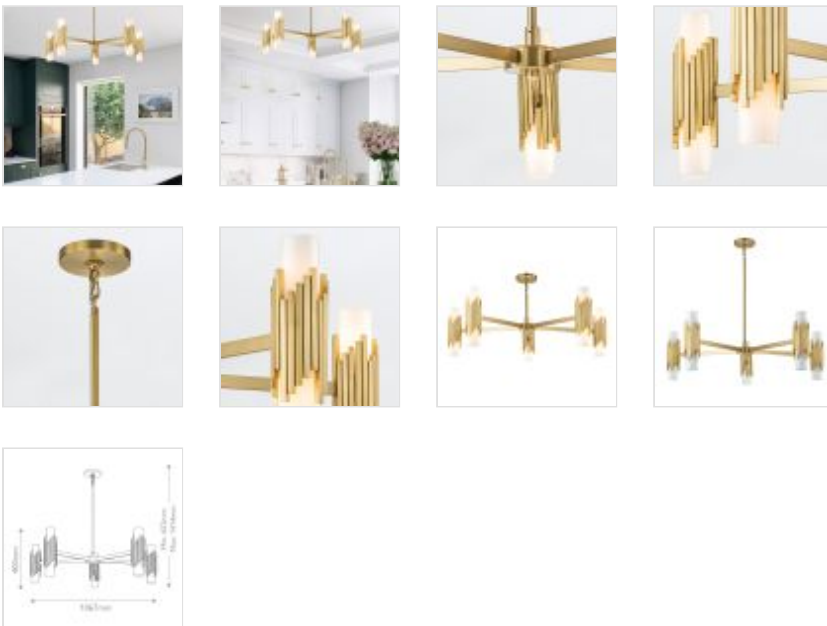

61160

10 Lt Chandelier - Aged Brass

DETAILS	
FAMILY	Marvele
SUITABLE LOCATION	Interior
GUARANTEE	Standard 2 Year Guarantee
FINISH	Aged Brass
FITTING HEIGHT	400mm
DIAMETER	1067mm
WIDTH	1067mm
MINIMUM DROP	652mm
MAXIMUM DROP	1414mm
POWER SOURCE	Mains Voltage
VOLTAGE	220-240v 50hz
MAXIMUM WATTAGE	40W
NUMBER OF LAMPS	10
SOCKET	E14
INTEGRATED LED	No
RODS SUPPLIED	2 X 152mm And 2 X 305mm Rods
CLASS	Class I
BUILD MATERIALS	Steel, Cased Opal Glass
SHADE MATERIAL	Glass
DIMMABLE FITTING	Compatible With Dimmable Lamps
PRODUCT WEIGHT	10.7kg
BOX DIMENSIONS	111 X 106 X 28.5cm
BOX WEIGHT	15.20 Kg

## PRODUCT DETAILS

10 Lt Chandelier - Aged Brass. Main build materials: Steel, Cased Opal Glass. Max Wattage: 10 x 40W E14

 Distinctive Lighting

**Distinctive Lighting**

Distinctive Lighting  
Elstead House  
Mill Lane  
Alton, GU34 2QJ,  
United Kingdom