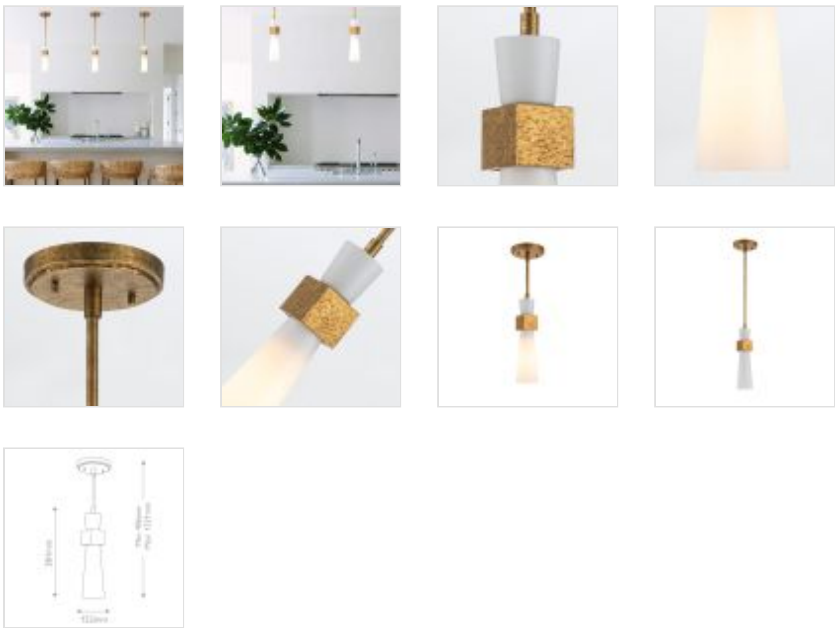

61159

1 It Mini Pendant - Distressed Gold

DETAILS	
FAMILY	Kristy
SUITABLE LOCATION	Interior
GUARANTEE	Standard 2 Year Guarantee
FINISH	Distressed Gold
FITTING HEIGHT	381mm
DIAMETER	152mm
WIDTH	152mm
MINIMUM DROP	406mm
MAXIMUM DROP	1321mm
POWER SOURCE	Mains Voltage
VOLTAGE	220-240v 50hz
MAXIMUM WATTAGE	40W
NUMBER OF LAMPS	1
SOCKET	E27
INTEGRATED LED	No
RODS SUPPLIED	1 X 76mm, 2 X 152mm And 2 X 305mm Rods
CLASS	Class I
BUILD MATERIALS	Steel, Resin, Cased Opal Glass
SHADE MATERIAL	Glass
DIMMABLE FITTING	Compatible With Dimmable Lamps
PRODUCT WEIGHT	2kg
BOX DIMENSIONS	55 X 23 X 21.5cm
BOX WEIGHT	2.53 Kg

PRODUCT DETAILS

1 It Mini Pendant - Distressed Gold. Main build materials: Steel, Resin, Cased Opal Glass. Max Wattage: 1 x 40W E27