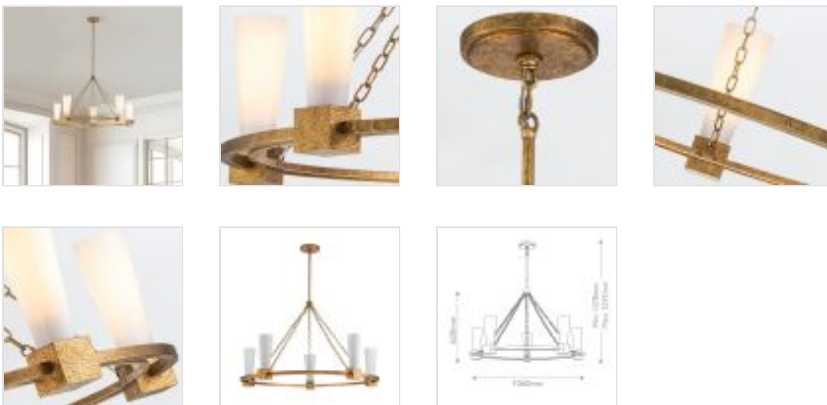

61158

5 Lt Chandelier - Distressed Gold

| DETAILS           |                                |
|-------------------|--------------------------------|
| FAMILY            | Kristy                         |
| SUITABLE LOCATION | Interior                       |
| GUARANTEE         | Standard 2 Year Guarantee      |
| FINISH            | Distressed Gold                |
| FITTING HEIGHT    | 620mm                          |
| DIAMETER          | 1060mm                         |
| WIDTH             | 1060mm                         |
| MINIMUM DROP      | 1378mm                         |
| MAXIMUM DROP      | 2292mm                         |
| POWER SOURCE      | Mains Voltage                  |
| VOLTAGE           | 220-240v 50hz                  |
| MAXIMUM WATTAGE   | 40W                            |
| NUMBER OF LAMPS   | 5                              |
| SOCKET            | E27                            |
| INTEGRATED LED    | No                             |
| RODS SUPPLIED     | 2 X 152mm And 2 X 305mm Rods   |
| CLASS             | Class I                        |
| BUILD MATERIALS   | Steel, Resin, Cased Opal Glass |
| SHADE MATERIAL    | Glass                          |
| DIMMABLE FITTING  | Compatible With Dimmable Lamps |
| PRODUCT WEIGHT    | 13kg                           |
| BOX DIMENSIONS    | 109 X 109 X 19.5cm             |
| BOX WEIGHT        | 13.60 Kg                       |

## PRODUCT DETAILS

5 Lt Chandelier - Distressed Gold. Main build materials: Steel, Resin, Cased Opal Glass. Max Wattage: 5 x 40W E27