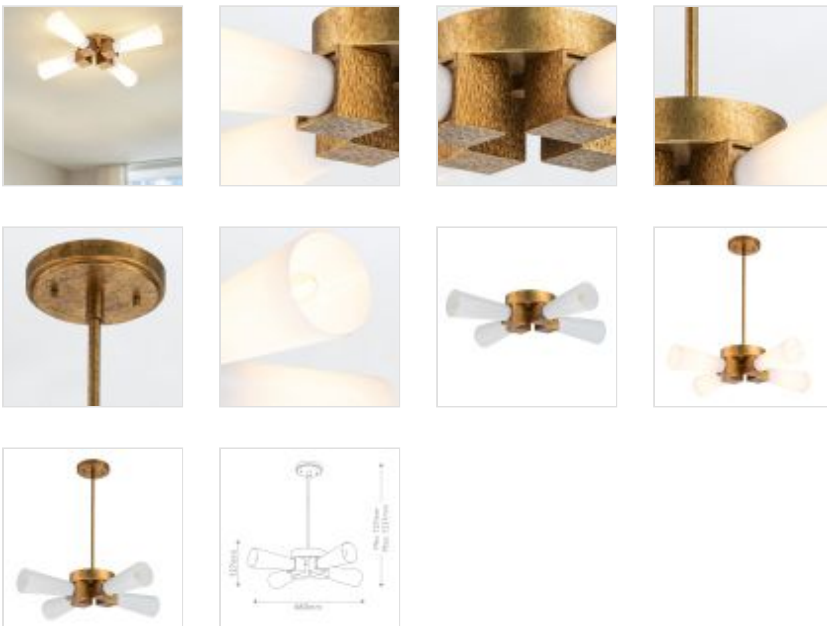

61157

4 Lt Pendant - Distressed Gold

DETAILS	
FAMILY	Kristy
SUITABLE LOCATION	Interior
GUARANTEE	Standard 2 Year Guarantee
FINISH	Distressed Gold
FITTING HEIGHT	127mm
DIAMETER	660mm
WIDTH	660mm
MINIMUM DROP	127mm
MAXIMUM DROP	1237mm
POWER SOURCE	Mains Voltage
VOLTAGE	220-240v 50hz
MAXIMUM WATTAGE	40W
NUMBER OF LAMPS	4
SOCKET	E27
INTEGRATED LED	No
RODS SUPPLIED	1 X 76mm, 2 X 152mm And 2 X 305mm Rods
CLASS	Class I
BUILD MATERIALS	Steel, Resin, Cased Opal Glass
SHADE MATERIAL	Glass
DIMMABLE FITTING	Compatible With Dimmable Lamps
PRODUCT WEIGHT	6kg
BOX DIMENSIONS	57 X 57 X 22.5cm
BOX WEIGHT	6.89 Kg

## PRODUCT DETAILS

4 Lt Pendant - Distressed Gold. Main build materials: Steel, Resin, Cased Opal Glass. Max Wattage: 4 x 40W E27