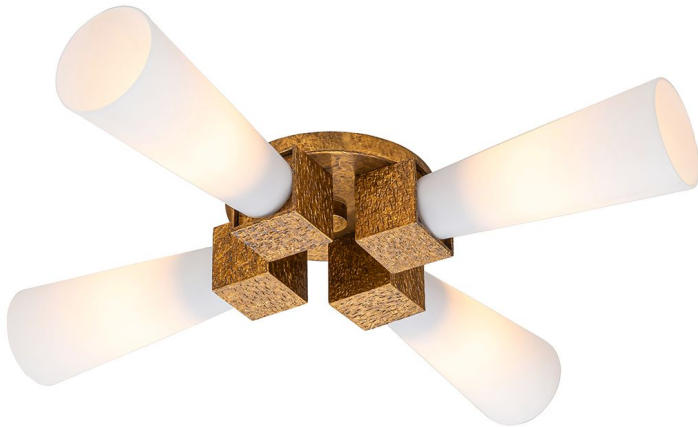

61157

4 Lt Pendant - Distressed Gold

DETAILS	
FAMILY	Kristy
SUITABLE LOCATION	Interior
GUARANTEE	Standard 2 Year Guarantee
FINISH	Distressed Gold
FITTING HEIGHT	127mm
DIAMETER	660mm
WIDTH	660mm
MINIMUM DROP	127mm
MAXIMUM DROP	1237mm
POWER SOURCE	Mains Voltage
VOLTAGE	220-240v 50hz
MAXIMUM WATTAGE	40W
NUMBER OF LAMPS	4
SOCKET	E27
INTEGRATED LED	No
RODS SUPPLIED	1 X 76mm, 2 X 152mm And 2 X 305mm Rods
CLASS	Class I
BUILD MATERIALS	Steel, Resin, Cased Opal Glass
SHADE MATERIAL	Glass
DIMMABLE FITTING	Compatible With Dimmable Lamps
PRODUCT WEIGHT	6kg
BOX DIMENSIONS	57 X 57 X 22.5cm
BOX WEIGHT	6.89 Kg

## PRODUCT DETAILS

4 Lt Pendant - Distressed Gold. Main build materials: Steel, Resin, Cased Opal Glass. Max Wattage: 4 x 40W E27