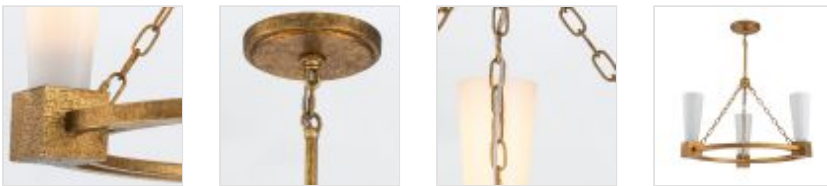

61155

3 Lt Chandelier - Distressed Gold

DETAILS	
FAMILY	Kristy
SUITABLE LOCATION	Interior
GUARANTEE	Standard 2 Year Guarantee
FINISH	Distressed Gold
FITTING HEIGHT	480mm
DIAMETER	660mm
WIDTH	660mm
MINIMUM DROP	965mm
MAXIMUM DROP	1880mm
POWER SOURCE	Mains Voltage
VOLTAGE	220-240v 50hz
MAXIMUM WATTAGE	40W
NUMBER OF LAMPS	3
SOCKET	E27
INTEGRATED LED	No
RODS SUPPLIED	2 X 152mm And 2 X 305mm Rods
CLASS	Class I
BUILD MATERIALS	Steel, Resin, Cased Opal Glass
SHADE MATERIAL	Glass
DIMMABLE FITTING	Compatible With Dimmable Lamps
PRODUCT WEIGHT	7.3kg
BOX DIMENSIONS	68 X 68 X 19.5cm
BOX WEIGHT	7.60 Kg

## PRODUCT DETAILS

3 Lt Chandelier - Distressed Gold. Main build materials: Steel, Resin, Cased Opal Glass. Max Wattage: 3 x 40W E27