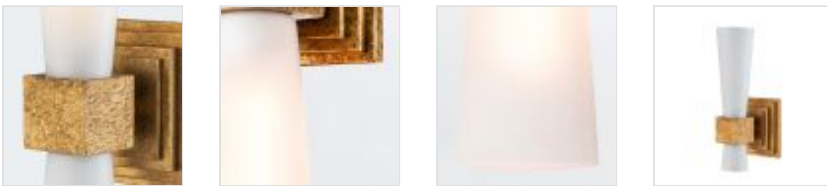

61153

1 It Wall Light - Distressed Gold

DETAILS	
FAMILY	Kristy
SUITABLE LOCATION	Interior
GUARANTEE	Standard 2 Year Guarantee
FINISH	Distressed Gold
FITTING HEIGHT	356mm
DIAMETER	152mm
WIDTH	152mm
PROJECTION/DEPTH	133mm
POWER SOURCE	Mains Voltage
VOLTAGE	220-240v 50hz
MAXIMUM WATTAGE	40W
NUMBER OF LAMPS	1
SOCKET	E27
INTEGRATED LED	No
CLASS	Class I
BUILD MATERIALS	Steel, Resin, Cased Opal Glass
SHADE MATERIAL	Glass
DIMMABLE FITTING	Compatible With Dimmable Lamps
PRODUCT WEIGHT	2.3kg
BOX DIMENSIONS	36 X 33 X 19.5cm
BOX WEIGHT	2.80 Kg

PRODUCT DETAILS

1 It Wall Light - Distressed Gold. Main build materials: Steel, Resin, Cased Opal Glass. Max Wattage: 1 x 40W E27