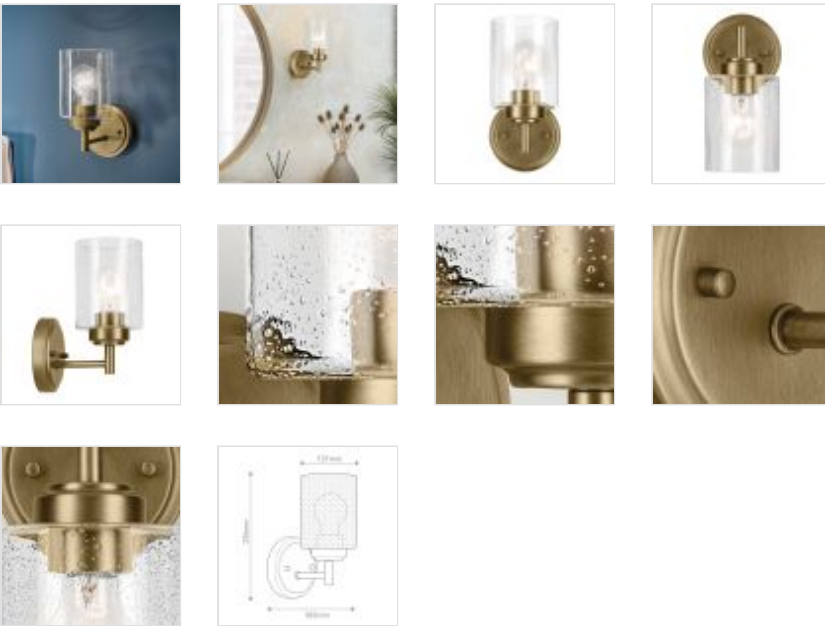

61147

1 It Wall Light - Natural Brass

DETAILS	
FAMILY	Winslow
SUITABLE LOCATION	Interior
GUARANTEE	Standard 2 Year Guarantee
FINISH	Natural Brass
FITTING HEIGHT	235mm
DIAMETER	121mm
WIDTH	121mm
PROJECTION/DEPTH	165mm
POWER SOURCE	Mains Voltage
VOLTAGE	220-240v 50hz
MAXIMUM WATTAGE	60W
NUMBER OF LAMPS	1
SOCKET	E27
INTEGRATED LED	No
CLASS	Class I
BUILD MATERIALS	Steel, Clear Seeded Glass
SHADE MATERIAL	Clear Seeded Glass
DIMMABLE FITTING	Compatible With Dimmable Lamps
PRODUCT WEIGHT	0.69kg
BOX DIMENSIONS	19.05 X 15.88 X 29.85cm
BOX WEIGHT	0.94 Kg

PRODUCT DETAILS

1 It Wall Light - Natural Brass. Main build materials: Steel, Clear Seeded Glass. Max Wattage: 1 x 60W E27

 Distinctive Lighting

Distinctive Lighting

Distinctive Lighting
Elstead House
Mill Lane
Alton, GU34 2QJ,
United Kingdom