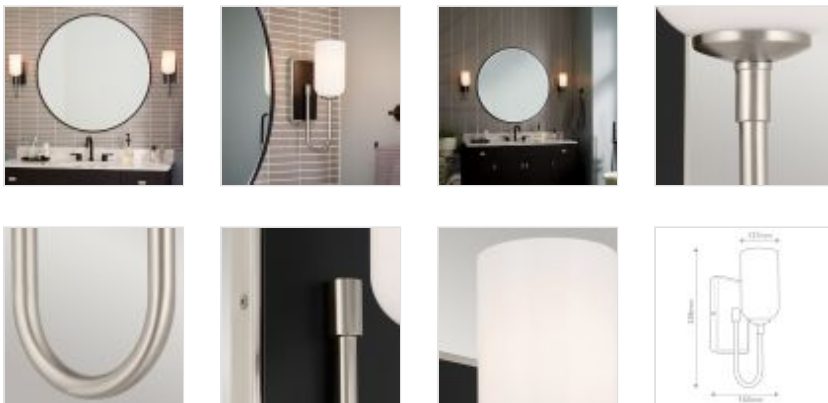

61145

1 Lt Wall Light in Brushed Nickel with black accent - Brushed Nickel & Black

DETAILS	
FAMILY	Solia
SUITABLE LOCATION	Interior / Bathroom
GUARANTEE	Standard 2 Year Guarantee
IP RATING	IP44
FINISH	Brushed Nickel & Black
FITTING HEIGHT	338mm
DIAMETER	127mm
WIDTH	127mm
PROJECTION/DEPTH	160mm
POWER SOURCE	Mains Voltage
VOLTAGE	220-240v 50hz
MAXIMUM WATTAGE	3W LED
NUMBER OF LAMPS	1
SOCKET	G9
INTEGRATED LED	No
LED LUMENS	300Lm
LED COLOUR TEMP	3000K
CLASS	Class I
BUILD MATERIALS	Steel, Opal Glass
SHADE MATERIAL	Opal Glass
DIMMABLE FITTING	Compatible With Dimmable Lamps
PRODUCT WEIGHT	1.1kg
BOX DIMENSIONS	23 X 19.5 X 36cm
BOX WEIGHT	1.70 Kg

PRODUCT DETAILS

1 Lt Wall Light in Brushed Nickel with black accent - Brushed Nickel & Black. Main build materials: Steel, Opal Glass. Max Wattage: 13W LED G9