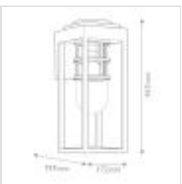

61125

1 It Medium Wall Lantern - Textured Black

**DETAILS**

<b>FAMILY</b>	Hone
<b>SUITABLE LOCATION</b>	Exterior
<b>GUARANTEE</b>	5 Year Anti-Corrosion Guarantee
<b>IP RATING</b>	IP44
<b>FINISH</b>	Textured Black
<b>FITTING HEIGHT</b>	457mm
<b>DIAMETER</b>	-
<b>WIDTH</b>	172mm
<b>PROJECTION/DEPTH</b>	197mm
<b>POWER SOURCE</b>	Mains Voltage
<b>VOLTAGE</b>	220-240v 50hz
<b>MAXIMUM WATTAGE</b>	60W
<b>NUMBER OF LAMPS</b>	1
<b>SOCKET</b>	E27
<b>INTEGRATED LED</b>	No
<b>CLASS</b>	Class I
<b>BUILD MATERIALS</b>	Weather Resistant Composite
<b>SHADE MATERIAL</b>	Clear Glass
<b>DIMMABLE FITTING</b>	Not Dimmable
<b>PRODUCT WEIGHT</b>	1.91kg
<b>BOX DIMENSIONS</b>	25.5 X 23 X 52cm
<b>BOX WEIGHT</b>	2.72 Kg

**PRODUCT DETAILS**

1 It Medium Wall Lantern - Textured Black. Main build materials: Weather Resistant Composite, Clear Glass. Max Wattage: 1 x 60W E27