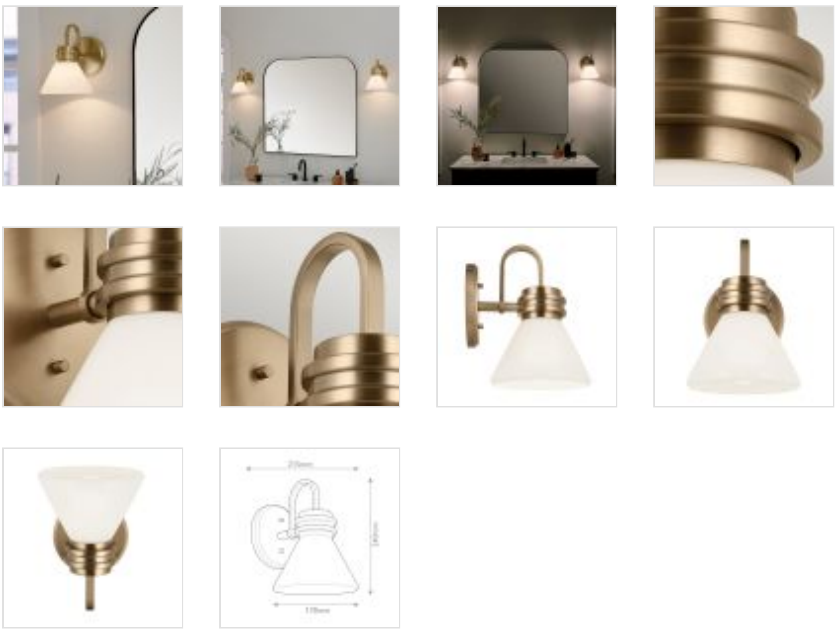

61124

1 It Wall Light - Champagne Bronze

DETAILS

FAMILY	Farum
SUITABLE LOCATION	Interior / Bathroom
GUARANTEE	Standard 2 Year Guarantee
IP RATING	IP44
FINISH	Champagne Bronze
FITTING HEIGHT	240mm
DIAMETER	178mm
WIDTH	178mm
PROJECTION/DEPTH	215mm
POWER SOURCE	Mains Voltage
VOLTAGE	220-240v 50hz
MAXIMUM WATTAGE	3W LED
NUMBER OF LAMPS	1
SOCKET	G9
INTEGRATED LED	No
LED LUMENS	300Lm
LED COLOUR TEMP	3000K
CLASS	Class I
BUILD MATERIALS	Steel, Shiny Opal Glass
SHADE MATERIAL	Cased Opal Glass
DIMMABLE FITTING	Compatible With Dimmable Lamps
PRODUCT WEIGHT	0.95kg
BOX DIMENSIONS	25.5 X 25.5 X 23cm
BOX WEIGHT	1.40 Kg

PRODUCT DETAILS

1 It Wall Light - Champagne Bronze. Main build materials: Steel, Shiny Opal Glass.
Max Wattage: 13W LED G9