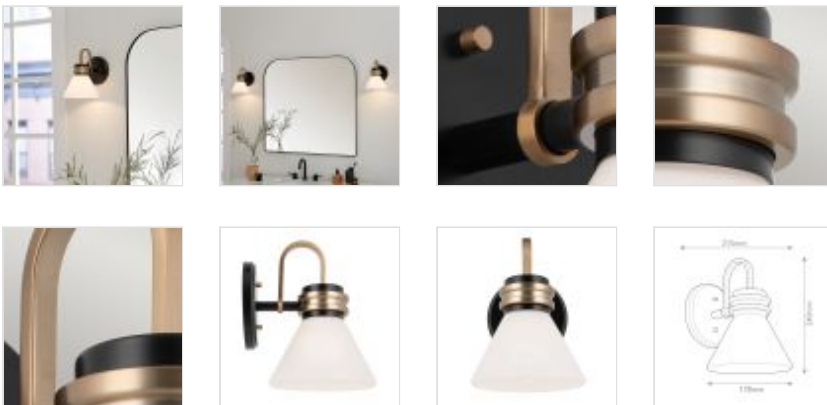

61122

1 Lt Wall Light - Black with Champagne Bronze

DETAILS	
FAMILY	Farum
SUITABLE LOCATION	Interior / Bathroom
GUARANTEE	Standard 2 Year Guarantee
IP RATING	IP44
FINISH	Black With Champagne Bronze
FITTING HEIGHT	240mm
DIAMETER	178mm
WIDTH	178mm
PROJECTION/DEPTH	215mm
POWER SOURCE	Mains Voltage
VOLTAGE	220-240v 50hz
MAXIMUM WATTAGE	3W LED
NUMBER OF LAMPS	1
SOCKET	G9
INTEGRATED LED	No
LED LUMENS	300Lm
LED COLOUR TEMP	3000K
CLASS	Class I
BUILD MATERIALS	Steel, Shiny Opal Glass
SHADE MATERIAL	Cased Opal Glass
DIMMABLE FITTING	Compatible With Dimmable Lamps
PRODUCT WEIGHT	0.95kg
BOX DIMENSIONS	25.5 X 25.5 X 23cm
BOX WEIGHT	1.40 Kg

PRODUCT DETAILS

1 Lt Wall Light - Black with Champagne Bronze. Main build materials: Steel, Shiny Opal Glass. Max Wattage: 13W LED G9