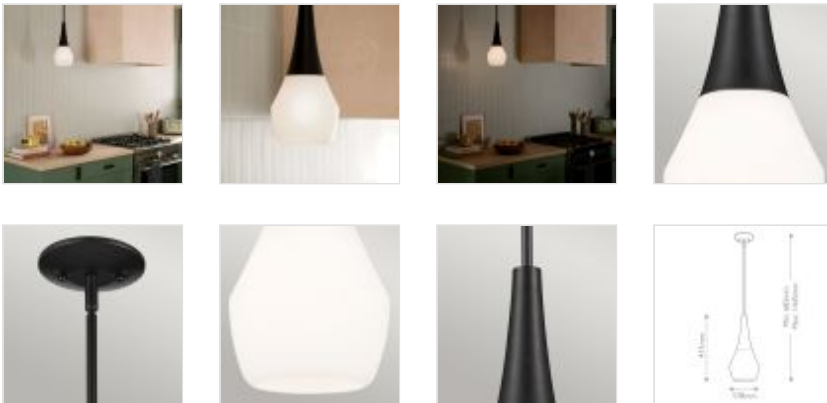

61118

1 It Ceiling Pendant - Black

**DETAILS**

<b>FAMILY</b>	Deela
<b>SUITABLE LOCATION</b>	Interior
<b>GUARANTEE</b>	Standard 2 Year Guarantee
<b>FINISH</b>	Black
<b>FITTING HEIGHT</b>	411mm
<b>DIAMETER</b>	178mm
<b>WIDTH</b>	178mm
<b>MINIMUM DROP</b>	683mm
<b>MAXIMUM DROP</b>	1445mm
<b>POWER SOURCE</b>	Mains Voltage
<b>VOLTAGE</b>	220-240v 50hz
<b>MAXIMUM WATTAGE</b>	60W
<b>NUMBER OF LAMPS</b>	1
<b>SOCKET</b>	E27
<b>INTEGRATED LED</b>	No
<b>RODS SUPPLIED</b>	2 X 152mm & 2 X 305mm Rods
<b>CLASS</b>	Class I
<b>BUILD MATERIALS</b>	Steel, Shiny Opal Glass
<b>SHADE MATERIAL</b>	Glass
<b>DIMMABLE FITTING</b>	Compatible With Dimmable Lamps
<b>PRODUCT WEIGHT</b>	1.78kg
<b>BOX DIMENSIONS</b>	34.29 X 24.13 X 36.83cm
<b>BOX WEIGHT</b>	2.33 Kg

**PRODUCT DETAILS**

1 It Ceiling Pendant - Black. Main build materials: Steel, Shiny Opal Glass. Max Wattage: 1 x 60W E27