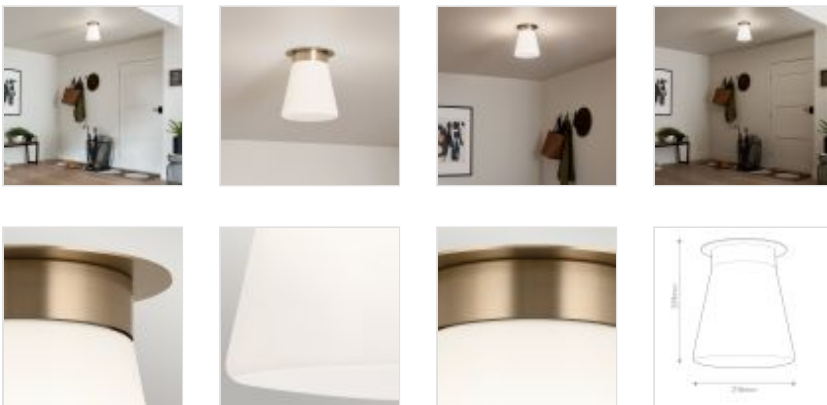

61104

1 It Ceiling Light - Champagne Bronze

DETAILS	
FAMILY	Albers
SUITABLE LOCATION	Interior
GUARANTEE	Standard 2 Year Guarantee
FINISH	Champagne Bronze
FITTING HEIGHT	259mm
DIAMETER	216mm
WIDTH	216mm
POWER SOURCE	Mains Voltage
VOLTAGE	220-240v 50hz
MAXIMUM WATTAGE	40W
NUMBER OF LAMPS	1
SOCKET	E27
INTEGRATED LED	No
CLASS	Class I
BUILD MATERIALS	Steel, Shiny Opal Glass
SHADE MATERIAL	Glass
DIMMABLE FITTING	Compatible With Dimmable Lamps
PRODUCT WEIGHT	1.56kg
BOX DIMENSIONS	29 X 29 X 36cm
BOX WEIGHT	2.41 Kg

PRODUCT DETAILS

1 It Ceiling Light - Champagne Bronze. Main build materials: Steel, Shiny Opal Glass. Max Wattage: 1 x 40W E27