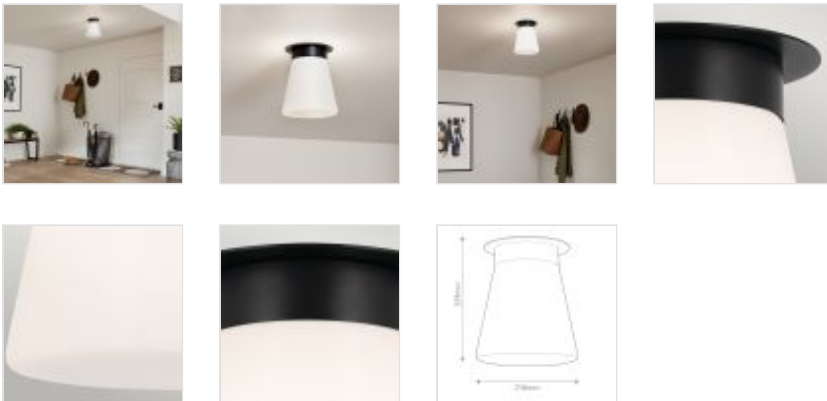

61103

1 It Ceiling Light - Black

DETAILS	
FAMILY	Albers
SUITABLE LOCATION	Interior
GUARANTEE	Standard 2 Year Guarantee
FINISH	Black
FITTING HEIGHT	259mm
DIAMETER	216mm
WIDTH	216mm
POWER SOURCE	Mains Voltage
VOLTAGE	220-240v 50hz
MAXIMUM WATTAGE	40W
NUMBER OF LAMPS	1
SOCKET	E27
INTEGRATED LED	No
CLASS	Class I
BUILD MATERIALS	Steel, Shiny Opal Glass
SHADE MATERIAL	Glass
DIMMABLE FITTING	Compatible With Dimmable Lamps
PRODUCT WEIGHT	1.56kg
BOX DIMENSIONS	29 X 29 X 36cm
BOX WEIGHT	2.41 Kg

PRODUCT DETAILS

1 It Ceiling Light - Black. Main build materials: Steel, Shiny Opal Glass. Max Wattage: 1 x 40W E27