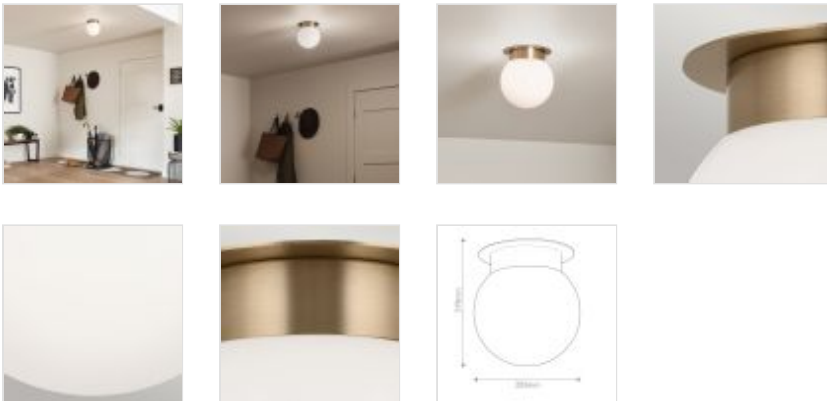

61102

1 It Ceiling Light - Champagne Bronze

DETAILS	
FAMILY	Albers
SUITABLE LOCATION	Interior
GUARANTEE	Standard 2 Year Guarantee
FINISH	Champagne Bronze
FITTING HEIGHT	219mm
DIAMETER	203mm
WIDTH	203mm
POWER SOURCE	Mains Voltage
VOLTAGE	220-240v 50hz
MAXIMUM WATTAGE	40W
NUMBER OF LAMPS	1
SOCKET	E27
INTEGRATED LED	No
CLASS	Class I
BUILD MATERIALS	Steel, Shiny Opal Glass
SHADE MATERIAL	Glass
DIMMABLE FITTING	Compatible With Dimmable Lamps
PRODUCT WEIGHT	1.44kg
BOX DIMENSIONS	27 X 27 X 32cm
BOX WEIGHT	2.20 Kg

PRODUCT DETAILS

1 It Ceiling Light - Champagne Bronze. Main build materials: Steel, Shiny Opal Glass. Max Wattage: 1 x 40W E27