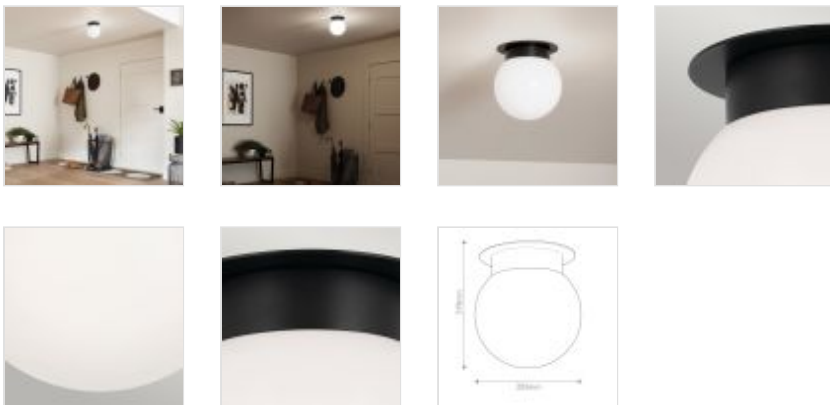

**61101**  
1 It Ceiling Light - Black

DETAILS	
FAMILY	Albers
SUITABLE LOCATION	Interior
GUARANTEE	Standard 2 Year Guarantee
FINISH	Black
FITTING HEIGHT	219mm
DIAMETER	203mm
WIDTH	203mm
POWER SOURCE	Mains Voltage
VOLTAGE	220-240v 50hz
MAXIMUM WATTAGE	40W
NUMBER OF LAMPS	1
SOCKET	E27
INTEGRATED LED	No
CLASS	Class I
BUILD MATERIALS	Steel, Shiny Opal Glass
SHADE MATERIAL	Glass
DIMMABLE FITTING	Compatible With Dimmable Lamps
PRODUCT WEIGHT	1.44kg
BOX DIMENSIONS	27 X 27 X 32cm
BOX WEIGHT	2.20 Kg

**PRODUCT DETAILS**

1 It Ceiling Light - Black. Main build materials: Steel, Shiny Opal Glass. Max Wattage: 1 x 40W E27