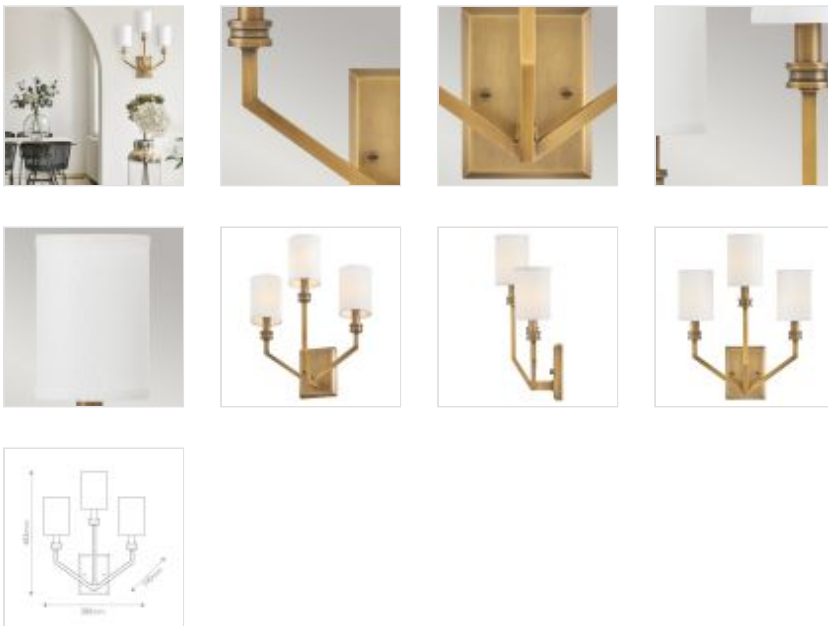

**61084**  
**3 It Large Wall Light - Heritage Brass with Ivory Linen Shade**

DETAILS	
<b>FAMILY</b>	Moore
<b>SUITABLE LOCATION</b>	Interior
<b>GUARANTEE</b>	Standard 2 Year Guarantee
<b>FINISH</b>	Heritage Brass With Ivory Linen Shade
<b>FITTING HEIGHT</b>	483mm
<b>DIAMETER</b>	380mm
<b>WIDTH</b>	380mm
<b>PROJECTION/DEPTH</b>	190mm
<b>POWER SOURCE</b>	Mains Voltage
<b>VOLTAGE</b>	220-240v 50hz
<b>MAXIMUM WATTAGE</b>	40W
<b>NUMBER OF LAMPS</b>	3
<b>SOCKET</b>	E14
<b>INTEGRATED LED</b>	No
<b>CLASS</b>	Class I
<b>BUILD MATERIALS</b>	Steel, Linen
<b>SHADE MATERIAL</b>	Linen
<b>DIMMABLE FITTING</b>	Compatible With Dimmable Lamps
<b>PRODUCT WEIGHT</b>	1.11kg
<b>BOX DIMENSIONS</b>	41 X 34 X 42cm
<b>BOX WEIGHT</b>	2.18 Kg

**PRODUCT DETAILS**

3 It Large Wall Light - Heritage Brass with Ivory Linen Shade. Main build materials: Steel, Linen. Max Wattage: 3 x 40W E14