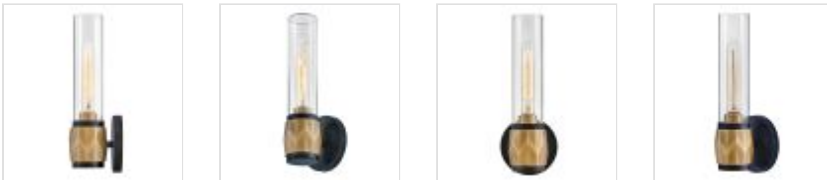

61069

1 It Wall Light. - Black with Heritage Brass

DETAILS

FAMILY	Ellison
SUITABLE LOCATION	Interior
GUARANTEE	Standard 2 Year Guarantee
IP RATING	IP44
FINISH	Black With Heritage Brass
FITTING HEIGHT	346mm
DIAMETER	127mm
WIDTH	127mm
PROJECTION/DEPTH	119mm
POWER SOURCE	Mains Voltage
VOLTAGE	220-240v 50hz
MAXIMUM WATTAGE	40W
NUMBER OF LAMPS	1
SOCKET	E27
INTEGRATED LED	No
CLASS	Class I
BUILD MATERIALS	Steel, Clear Glass
SHADE MATERIAL	Glass
DIMMABLE FITTING	Compatible With Dimmable Lamps
PRODUCT WEIGHT	1.21kg
BOX DIMENSIONS	49 X 21 X 20.5cm
BOX WEIGHT	1.68 Kg

PRODUCT DETAILS

1 It Wall Light. - Black with Heritage Brass. Main build materials: Steel, Clear Glass.

Max Wattage: 1 x 40W E27