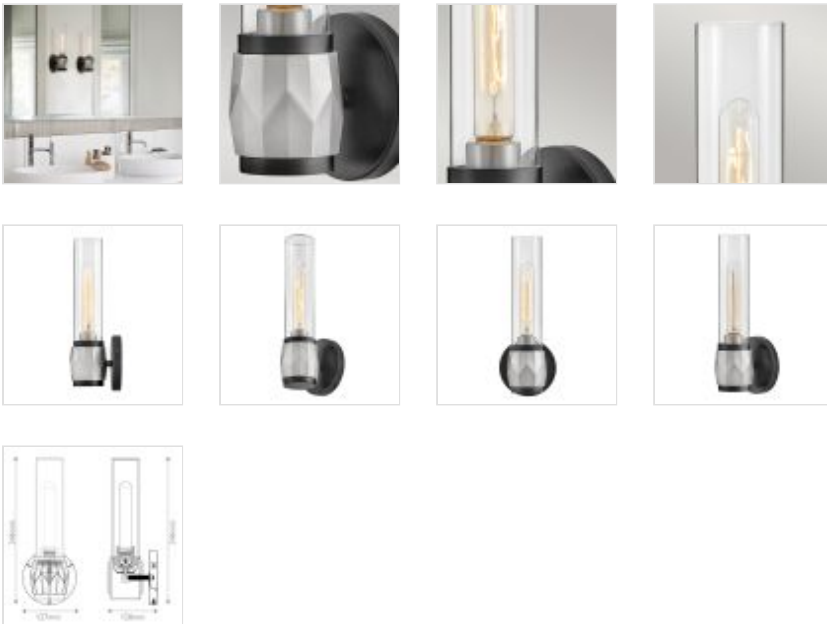

61068

1 It Wall Light. - Black with Brushed Nickel

DETAILS	
FAMILY	Ellison
SUITABLE LOCATION	Interior
GUARANTEE	Standard 2 Year Guarantee
IP RATING	IP44
FINISH	Black With Brushed Nickel
FITTING HEIGHT	346mm
DIAMETER	127mm
WIDTH	127mm
PROJECTION/DEPTH	119mm
POWER SOURCE	Mains Voltage
VOLTAGE	220-240v 50hz
MAXIMUM WATTAGE	40W
NUMBER OF LAMPS	1
SOCKET	E27
INTEGRATED LED	No
CLASS	Class I
BUILD MATERIALS	Steel, Clear Glass
SHADE MATERIAL	Glass
DIMMABLE FITTING	Compatible With Dimmable Lamps
PRODUCT WEIGHT	1.21kg
BOX DIMENSIONS	49 X 21 X 20.5cm
BOX WEIGHT	1.68 Kg

PRODUCT DETAILS

1 It Wall Light. - Black with Brushed Nickel. Main build materials: Steel, Clear Glass.

Max Wattage: 1 x 40W E27