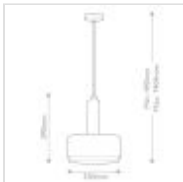

61197

Medium Pendant - Lacquered Brass

DETAILS	
FAMILY	Cedric
SUITABLE LOCATION	Interior
GUARANTEE	Standard 2 Year Guarantee
FINISH	Lacquered Brass
FITTING HEIGHT	390mm
DIAMETER	330mm
WIDTH	330mm
MINIMUM DROP	490mm
MAXIMUM DROP	1404mm
POWER SOURCE	Mains Voltage
VOLTAGE	220-240v 50hz
MAXIMUM WATTAGE	60W
NUMBER OF LAMPS	2
SOCKET	E27
INTEGRATED LED	No
RODS SUPPLIED	2 X 152mm, 2 X 305mm Rods
CLASS	Class I
BUILD MATERIALS	Steel, Opal Glass
SHADE MATERIAL	Etched Opal Glass
DIMMABLE FITTING	Compatible With Dimmable Lamps
PRODUCT WEIGHT	5kg
BOX DIMENSIONS	38 X 33.5 X 38cm
BOX WEIGHT	6.00 Kg

PRODUCT DETAILS

Medium Pendant - Lacquered Brass. Main build materials: Steel, Opal Glass. Max Wattage: 2 x 60W E27